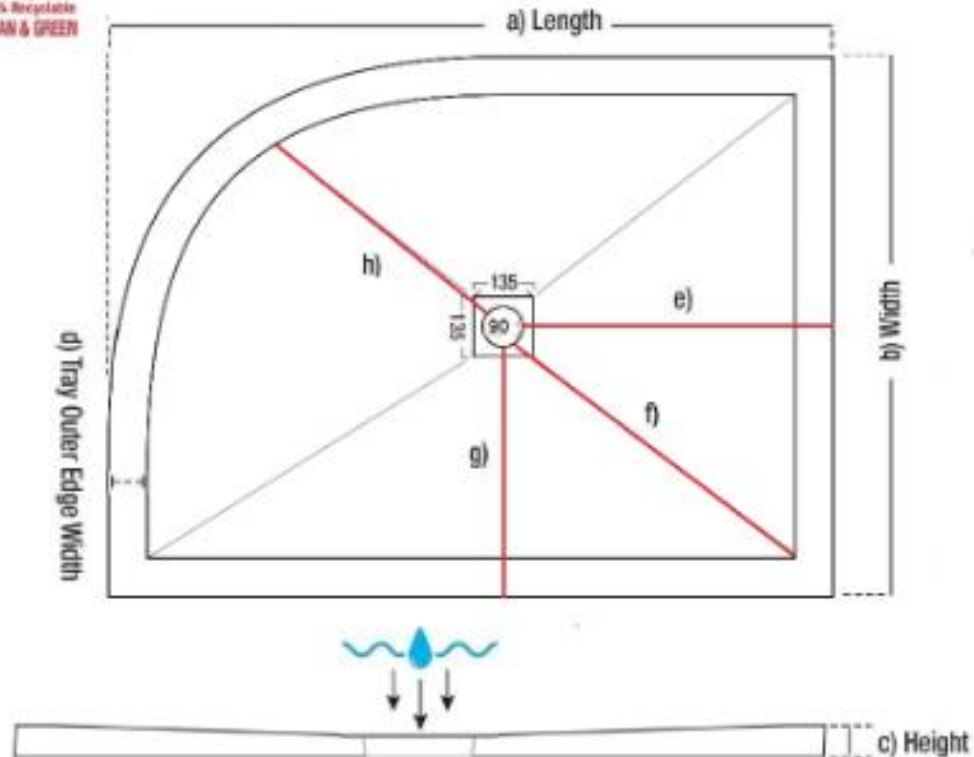

44400020680 - Everstone resin 1100 X 800 RH Quadrant shower tray

ALL WASTE HOLE POSITIONS ARE CENTER POINT OF THE SHOWER TRAY.

All measurements are in millimetres (mm)

a - Length <small>(actual size mm)</small>	b - Width <small>(actual size mm)</small>	c - Height <small>Tray height: vary mm</small>	d - Outer Edge <small>(mm)</small>	e	f	g	h	Weight <small>(kg)</small>
1100	800	24 - 27	60	550	TBA	400	TBA	34