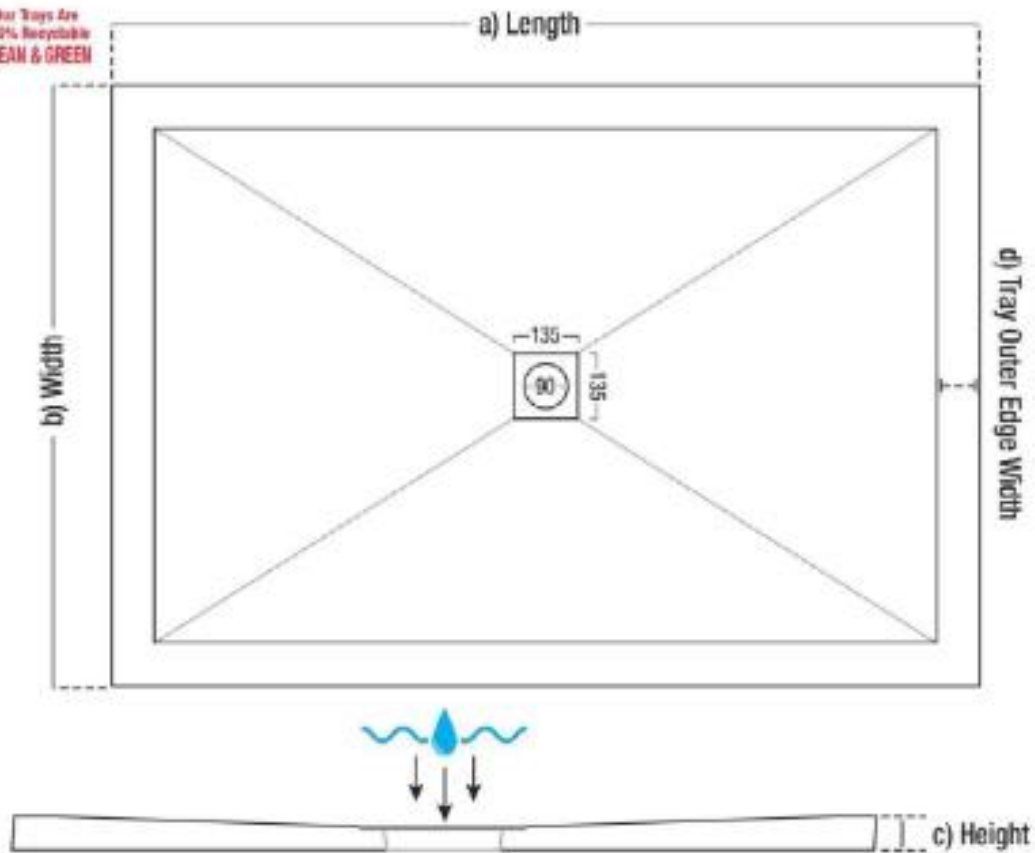

# 44400020690 - Everstone resin 900 X 760 rectangle shower tray

ALL WASTE HOLE POSITIONS ARE CENTER POINT OF THE SHOWER TRAY

All measurements are in millimetres (mm)

a - Length (actual size mm)	b - Width (actual size mm)	c - Height (Tray height may vary) (mm)	d - Outer Edge (mm)	Weight (kg)
900	760	24 - 27	60	31