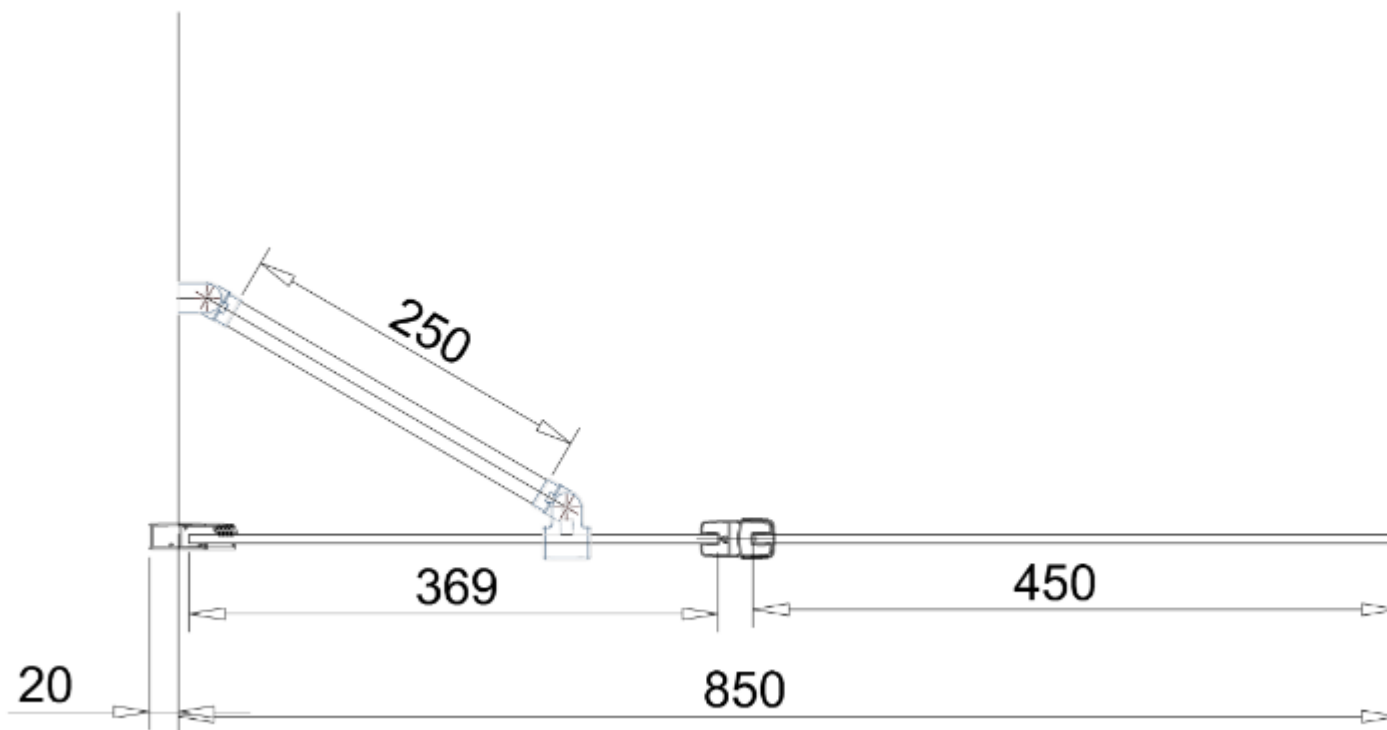

ATLANTES 850 MIRRORED CLEAN PLUS BATH SCREEN, 1450MM HIGH,
51000034210 (L) & 51000034215 (R)

Handing determined by the
wall fitting or hinged end