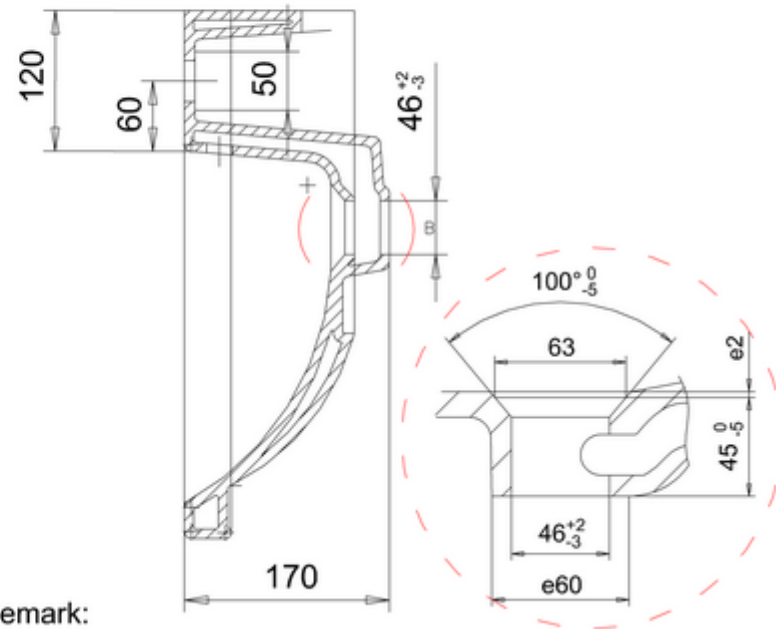

20050030700 - Waterfront 600 unit white gloss
20050030710 - Waterfront 600 unit blue gloss
20050030720 - Waterfront 600 unit grey gloss

TOP

FRONT

SIDE

20050030032 - EURO COMFORT 600X450 BASIN

Remark:

- 1: Flatness of installation surface: 0~2mm
- 2: Flatness of whole surface: 0~5mm
- 3: Flatness of main surface: 0~5mm
- 4: Flatness of side surface: 0~4mm
- 5: Distance from tap hole to edge of bowel: Max.80mm
- 6: Dim from basin back to center tap hole: Min.55mm
- 7: Distance between tap hole to drain hole: Max.170mm
- 8: Depth from tap platform to drain hole: Max.250mm