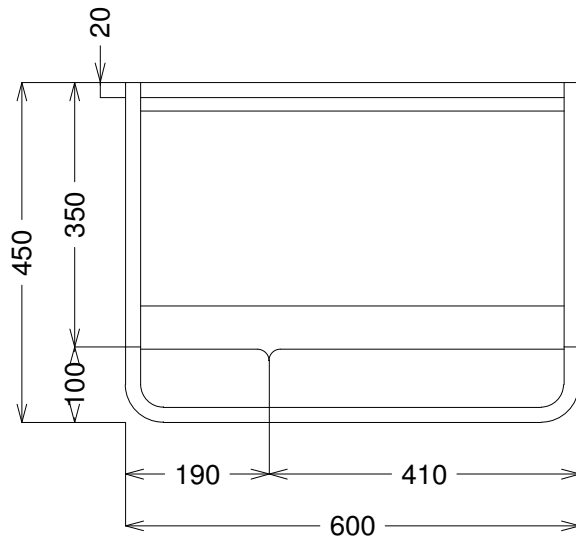

20050030700 - Waterfront 600 unit white gloss
20050030710 - Waterfront 600 unit blue gloss
20050030720 - Waterfront 600 unit grey gloss

TOP

FRONT

SIDE

20050030032 - EURO COMFORT 600X450 BASIN

Remark:

- 1: Flatness of installation surface: 0~2mm
- 2: Flatness of whole surface: 0~5mm
- 3: Flatness of main surface: 0~5mm
- 4: Flatness of side surface: 0~4mm
- 5: Distance from tap hole to edge of bowel: Max.80mm
- 6: Dim from basin back to center tap hole: Min.55mm
- 7: Distance between tap hole to drain hole: Max.170mm
- 8: Depth from tap platform to drain hole: Max.250mm