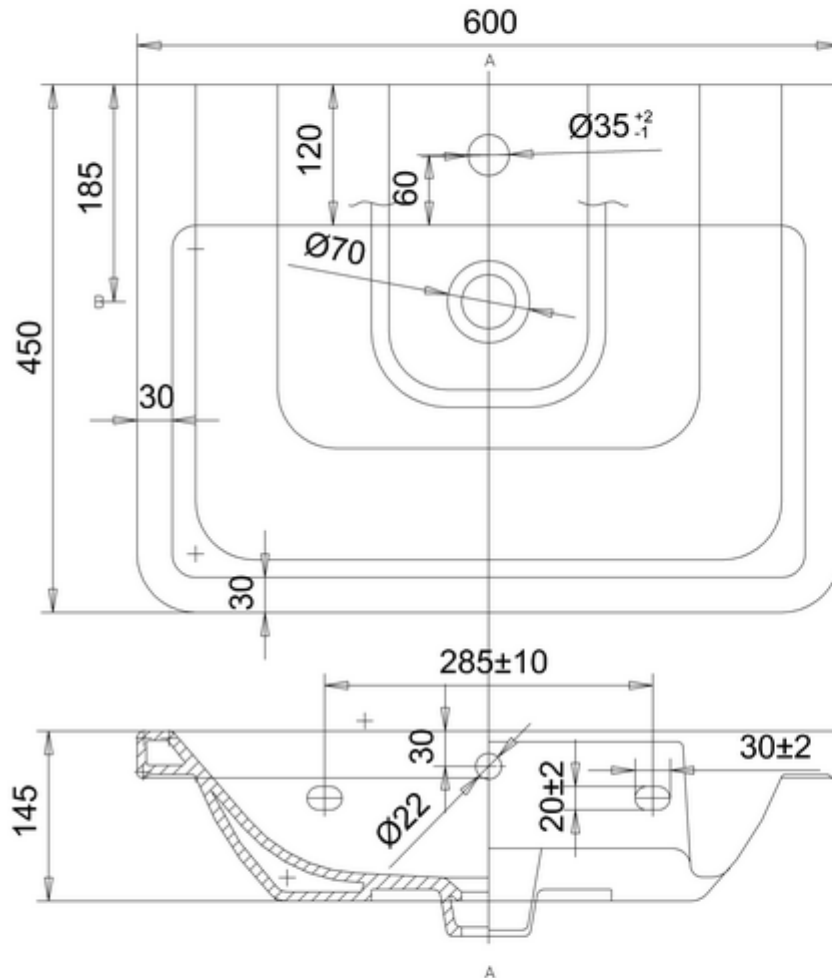

20050030700 - Waterfront 600 unit white gloss
20050030710 - Waterfront 600 unit blue gloss
20050030720 - Waterfront 600 unit grey gloss

TOP

FRONT

SIDE

20050030032 - EURO COMFORT 600X450 BASIN

Remark:

- 1: Flatness of installation surface: 0~2mm
- 2: Flatness of whole surface: 0~5mm
- 3: Flatness of main surface: 0~5mm
- 4: Flatness of side surface: 0~4mm
- 5: Distance from tap hole to edge of bowel: Max.80mm
- 6: Dim from basin back to center tap hole: Min.55mm
- 7: Distance between tap hole to drain hole: Max.170mm
- 8: Depth from tap platform to drain hole: Max.250mm