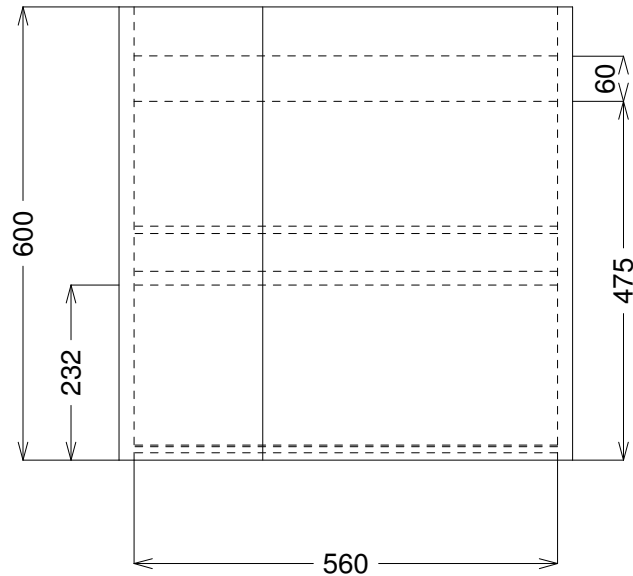

20050030700 - Waterfront 600 unit white gloss
20050030710 - Waterfront 600 unit blue gloss
20050030720 - Waterfront 600 unit grey gloss

TOP

FRONT

SIDE

20050030032 - EURO COMFORT 600X450 BASIN

Remark:

- 1: Flatness of installation surface: 0~2mm
- 2: Flatness of whole surface: 0~5mm
- 3: Flatness of main surface: 0~5mm
- 4: Flatness of side surface: 0~4mm
- 5: Distance from tap hole to edge of bowel: Max.80mm
- 6: Dim from basin back to center tap hole: Min.55mm
- 7: Distance between tap hole to drain hole: Max.170mm
- 8: Depth from tap platform to drain hole: Max.250mm