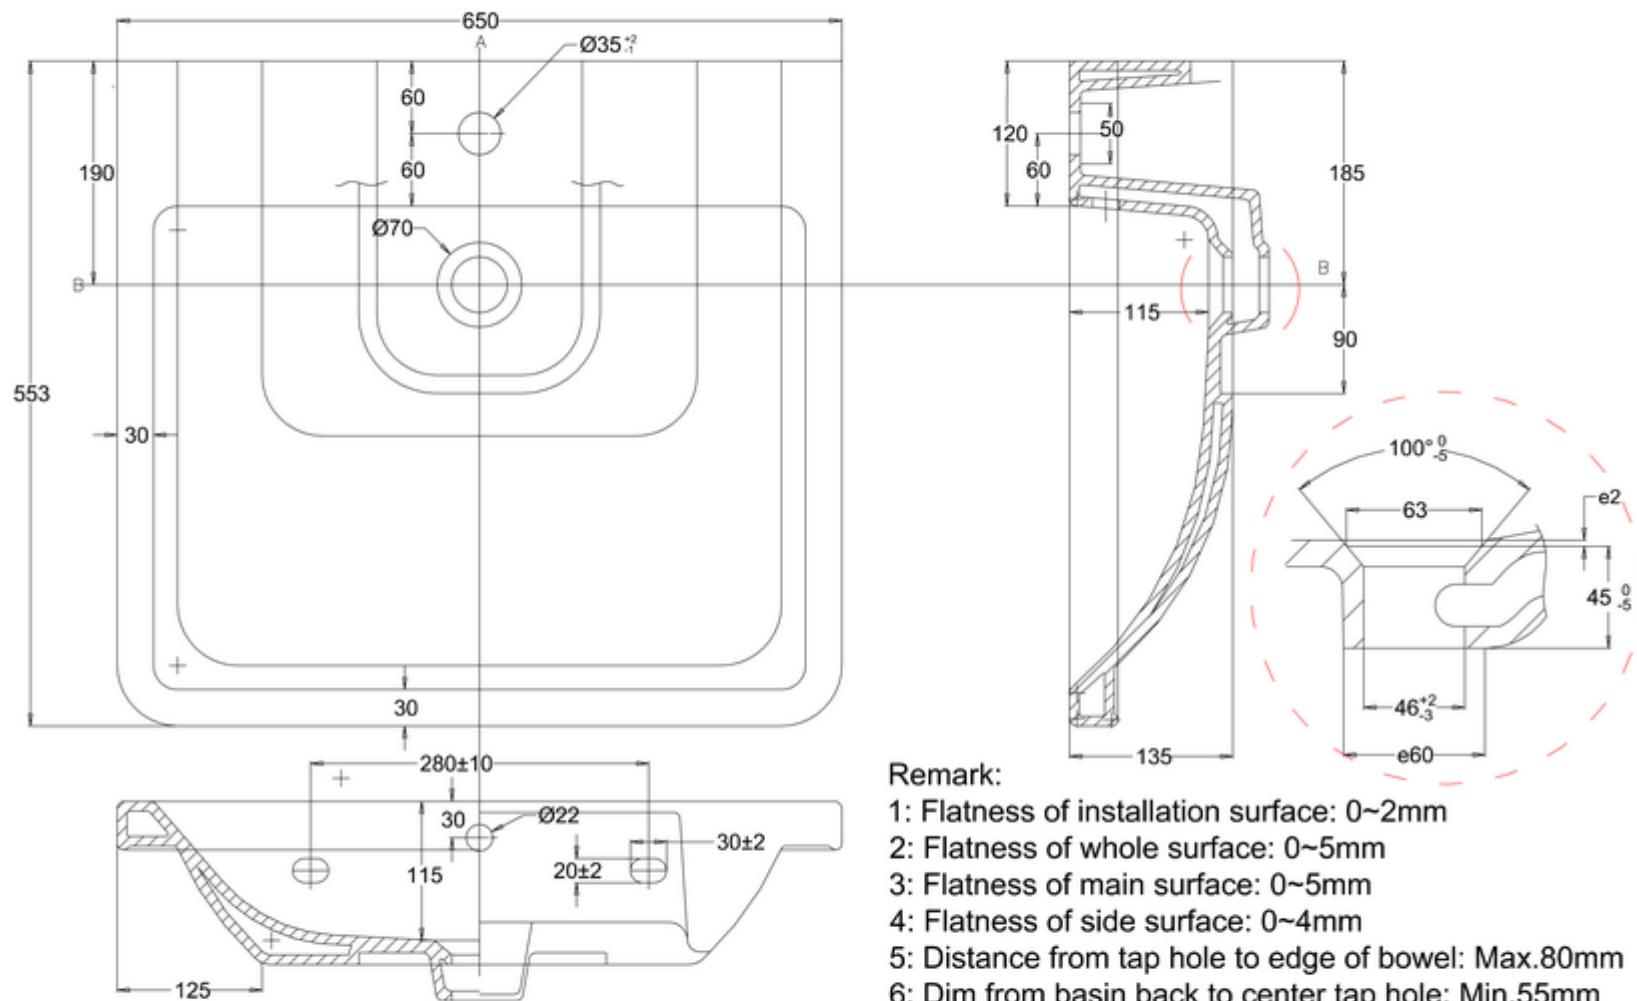

20050030730 - Waterfront 650 unit white gloss
20050030740 - Waterfront 650 unit blue gloss
20050030750 - Waterfront 650 unit grey gloss

TOP

FRONT

SIDE

bathstore

20050030031 - EURO COMFORT 650X550 ACCESSIBLE

Remark:

- 1: Flatness of installation surface: 0~2mm
- 2: Flatness of whole surface: 0~5mm
- 3: Flatness of main surface: 0~5mm
- 4: Flatness of side surface: 0~4mm
- 5: Distance from tap hole to edge of bowel: Max.80mm
- 6: Dim from basin back to center tap hole: Min.55mm
- 7: Distance between tap hole to drain hole: Max.170mm
- 8: Depth from tap platform to drain hole: Max.250mm