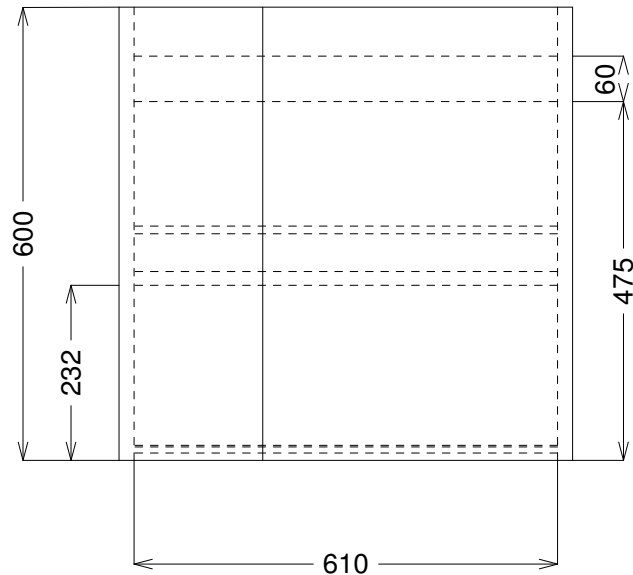

20050030730 - Waterfront 650 unit white gloss
20050030740 - Waterfront 650 unit blue gloss
20050030750 - Waterfront 650 unit grey gloss

TOP

FRONT

SIDE

bathstore

20050030031 - EURO COMFORT 650X550 ACCESSIBLE

Remark:

- 1: Flatness of installation surface: 0~2mm
- 2: Flatness of whole surface: 0~5mm
- 3: Flatness of main surface: 0~5mm
- 4: Flatness of side surface: 0~4mm
- 5: Distance from tap hole to edge of bowel: Max.80mm
- 6: Dim from basin back to center tap hole: Min.55mm
- 7: Distance between tap hole to drain hole: Max.170mm
- 8: Depth from tap platform to drain hole: Max.250mm