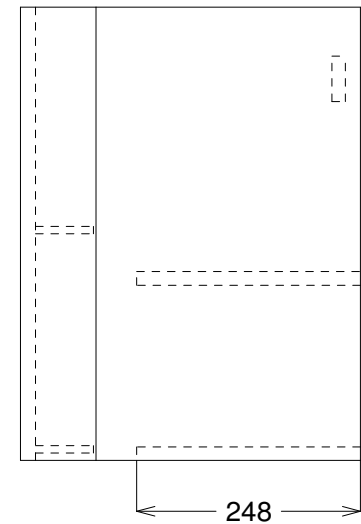

20050030730 - Waterfront 650 unit white gloss
20050030740 - Waterfront 650 unit blue gloss
20050030750 - Waterfront 650 unit grey gloss

TOP

FRONT

SIDE

bathstore

20050030031 - EURO COMFORT 650X550 ACCESSIBLE

Remark:

- 1: Flatness of installation surface: 0~2mm
- 2: Flatness of whole surface: 0~5mm
- 3: Flatness of main surface: 0~5mm
- 4: Flatness of side surface: 0~4mm
- 5: Distance from tap hole to edge of bowel: Max.80mm
- 6: Dim from basin back to center tap hole: Min.55mm
- 7: Distance between tap hole to drain hole: Max.170mm
- 8: Depth from tap platform to drain hole: Max.250mm