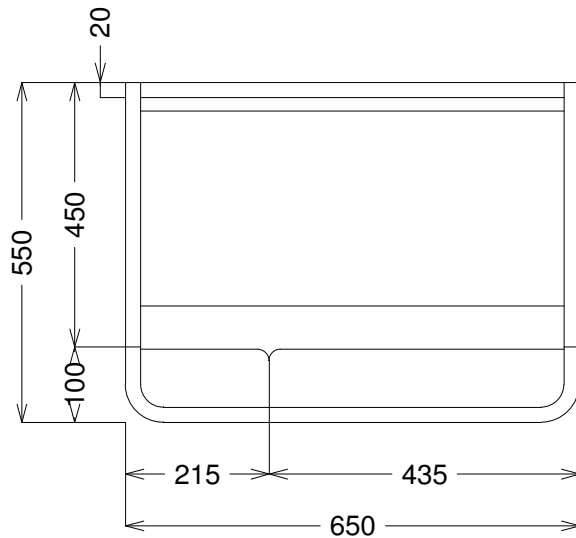

20050030730 - Waterfront 650 unit white gloss
20050030740 - Waterfront 650 unit blue gloss
20050030750 - Waterfront 650 unit grey gloss

TOP

FRONT

SIDE

bathstore

20050030031 - EURO COMFORT 650X550 ACCESSIBLE

Remark:

- 1: Flatness of installation surface: 0~2mm
- 2: Flatness of whole surface: 0~5mm
- 3: Flatness of main surface: 0~5mm
- 4: Flatness of side surface: 0~4mm
- 5: Distance from tap hole to edge of bowel: Max.80mm
- 6: Dim from basin back to center tap hole: Min.55mm
- 7: Distance between tap hole to drain hole: Max.170mm
- 8: Depth from tap platform to drain hole: Max.250mm