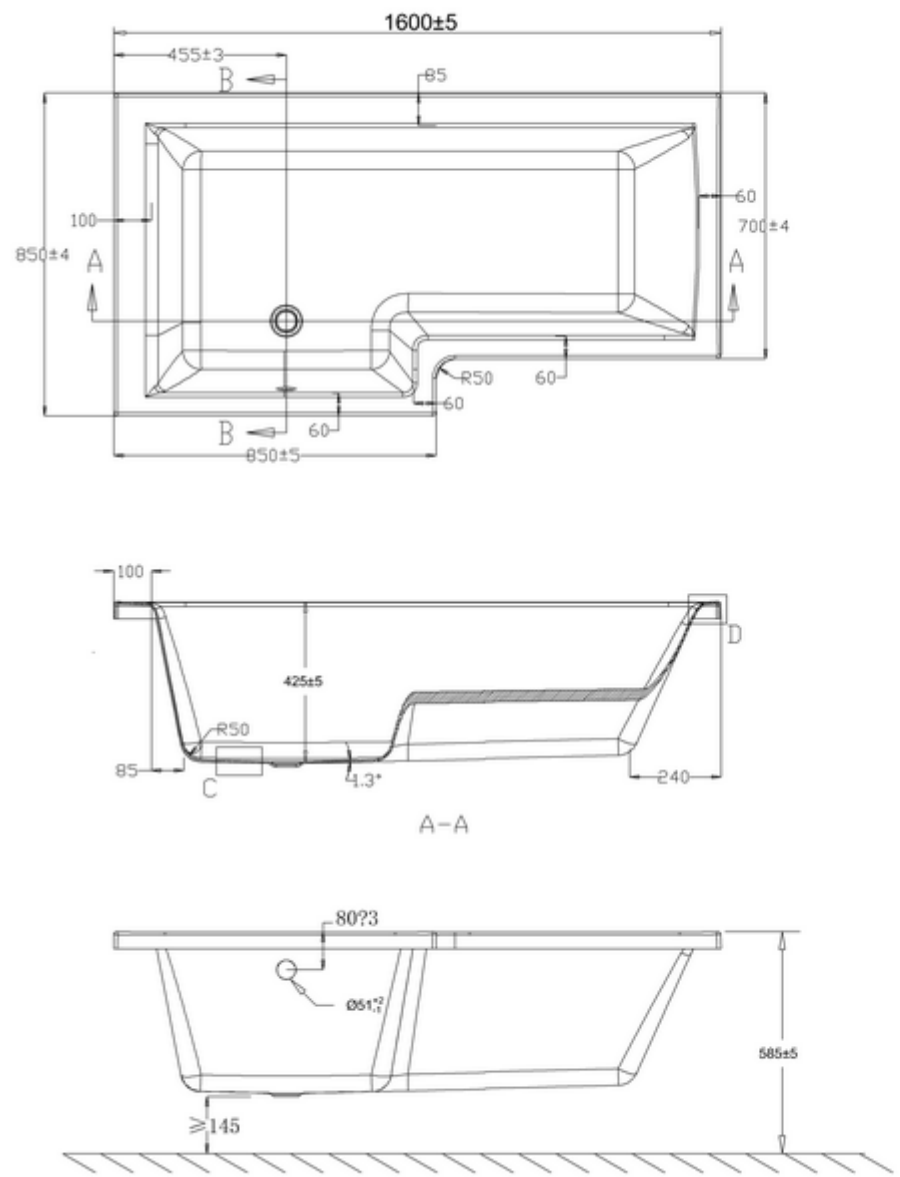

41405003105 - ShowerCube LEFT HAND BATH NTH WHT L1600 W850 H425 EXC FEET

Note:
 Whole dimension tolerance is ±5.
 Waste hole dimension tolerance is +2/-3.
 Tap hole dimension tolerance is +2/-1.