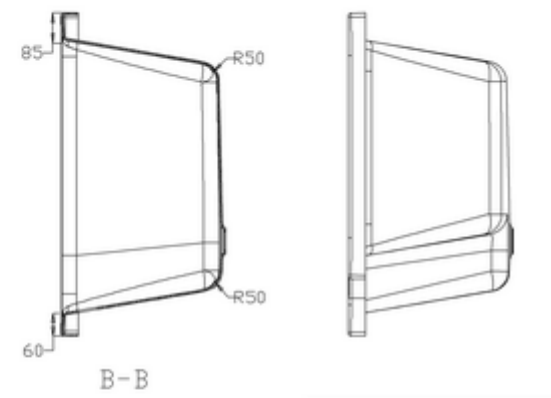

41405003105 - ShowerCube LEFT HAND BATH NTH WHT L1600 W850 H425 EXC FEET

Note:
 Whole dimension tolerance is ±5.
 Waste hole dimension tolerance is +2/-3.
 Tap hole dimension tolerance is +2/-1.