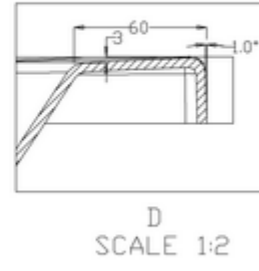

41405003105 - ShowerCube LEFT HAND BATH NTH WHT L1600 W850 H425 EXC FEET

Note:
 Whole dimension tolerance is ±5.
 Waste hole dimension tolerance is +2/-3.
 Tap hole dimension tolerance is +2/-1.