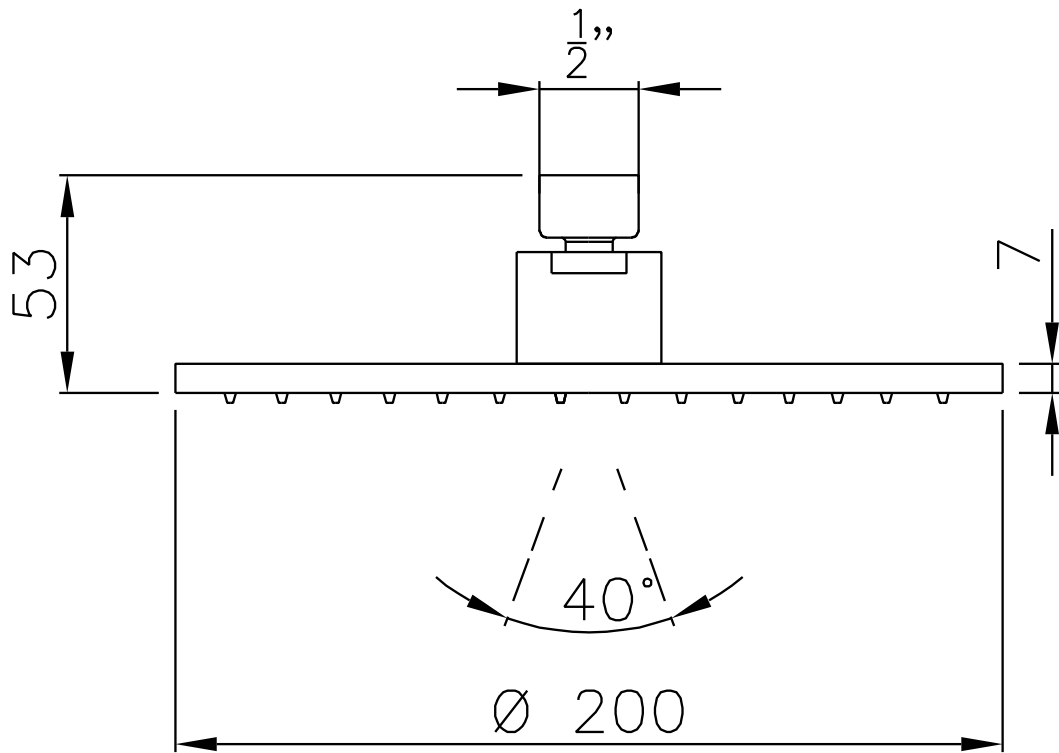

44400023729 – Transition 200 round head

44400023727 – Transition 370 wall arm