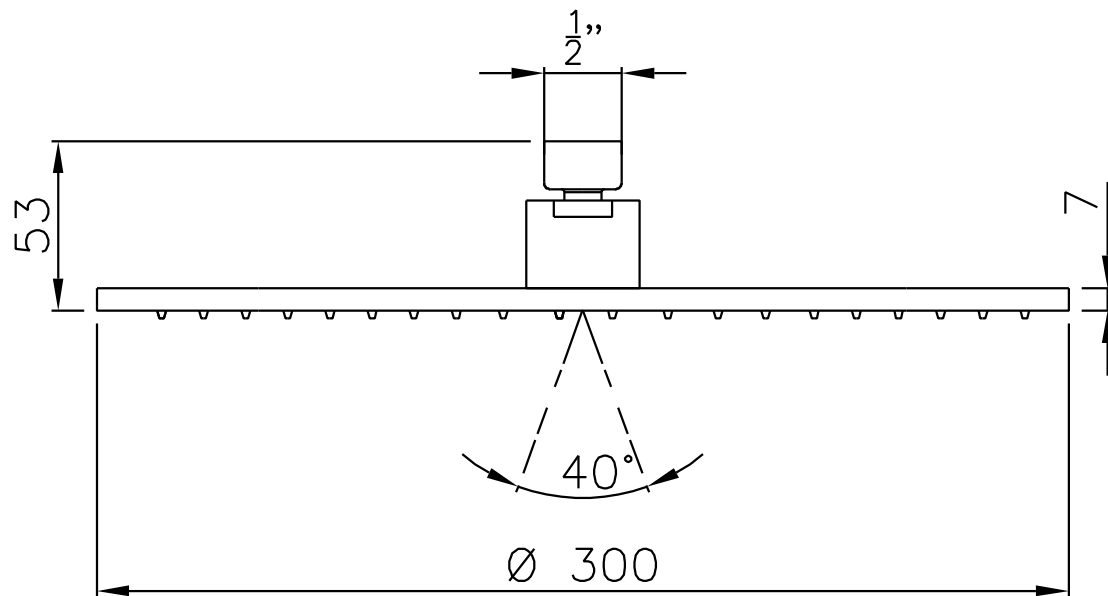

44400023731 – Transition 300 round head

44400023727 – Transition 370 wall arm