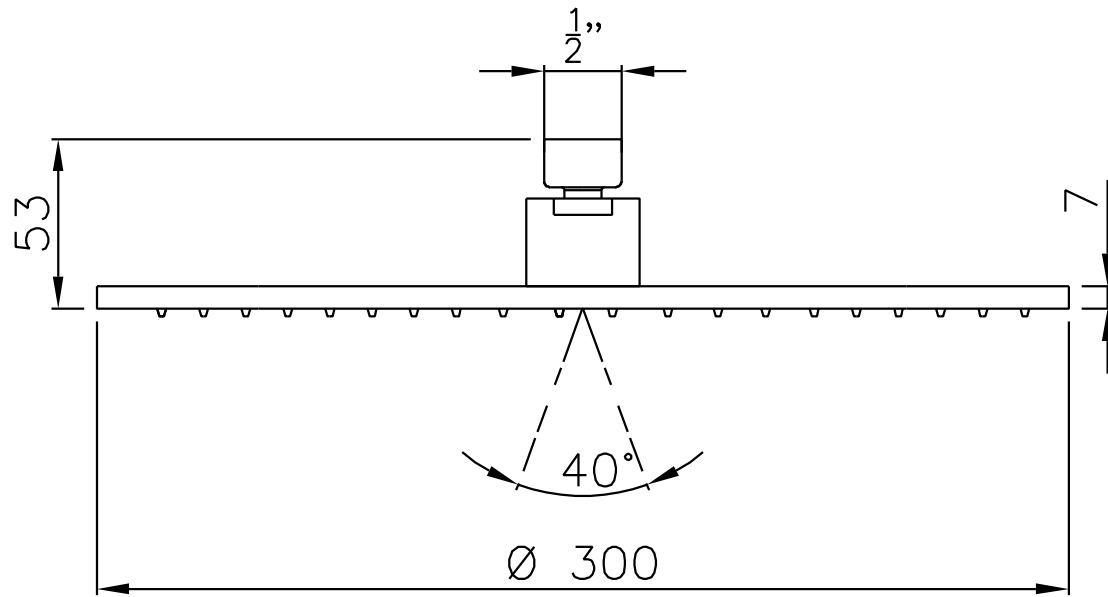

44400023731 – Transition 300 round head

44400023728 – Transition 300 ceiling arm