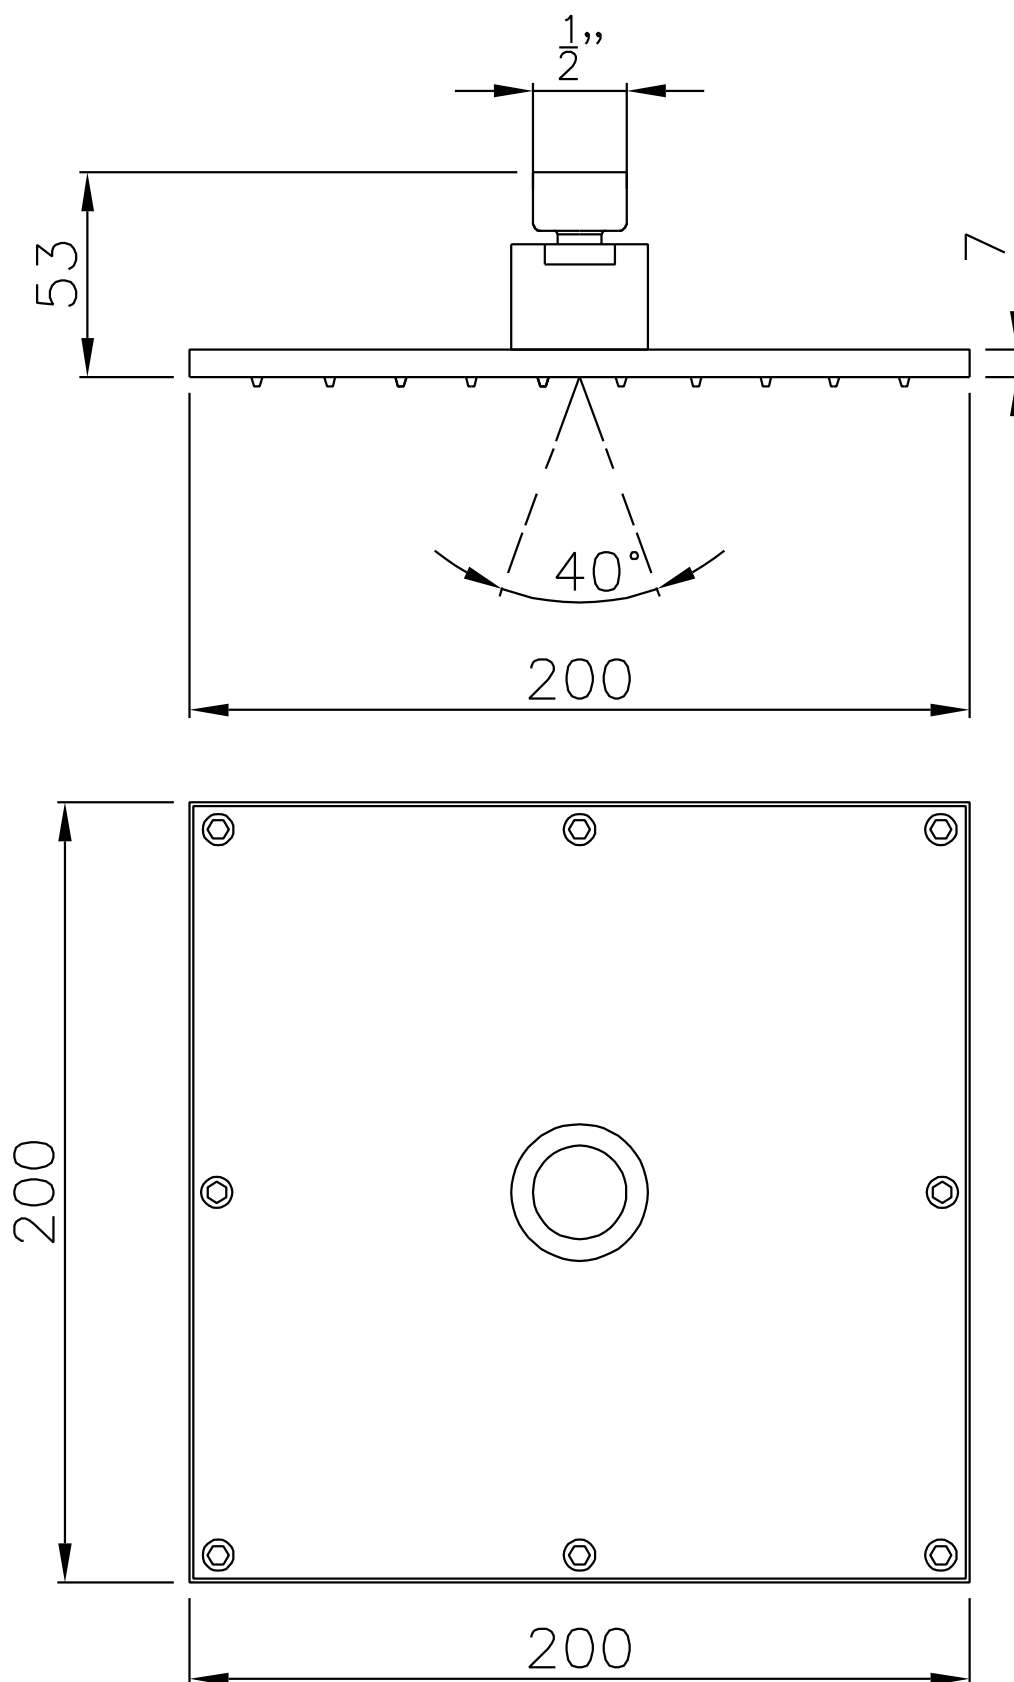

44400023732 – Transition 200 square head

44400023728 – Transition 300 ceiling arm