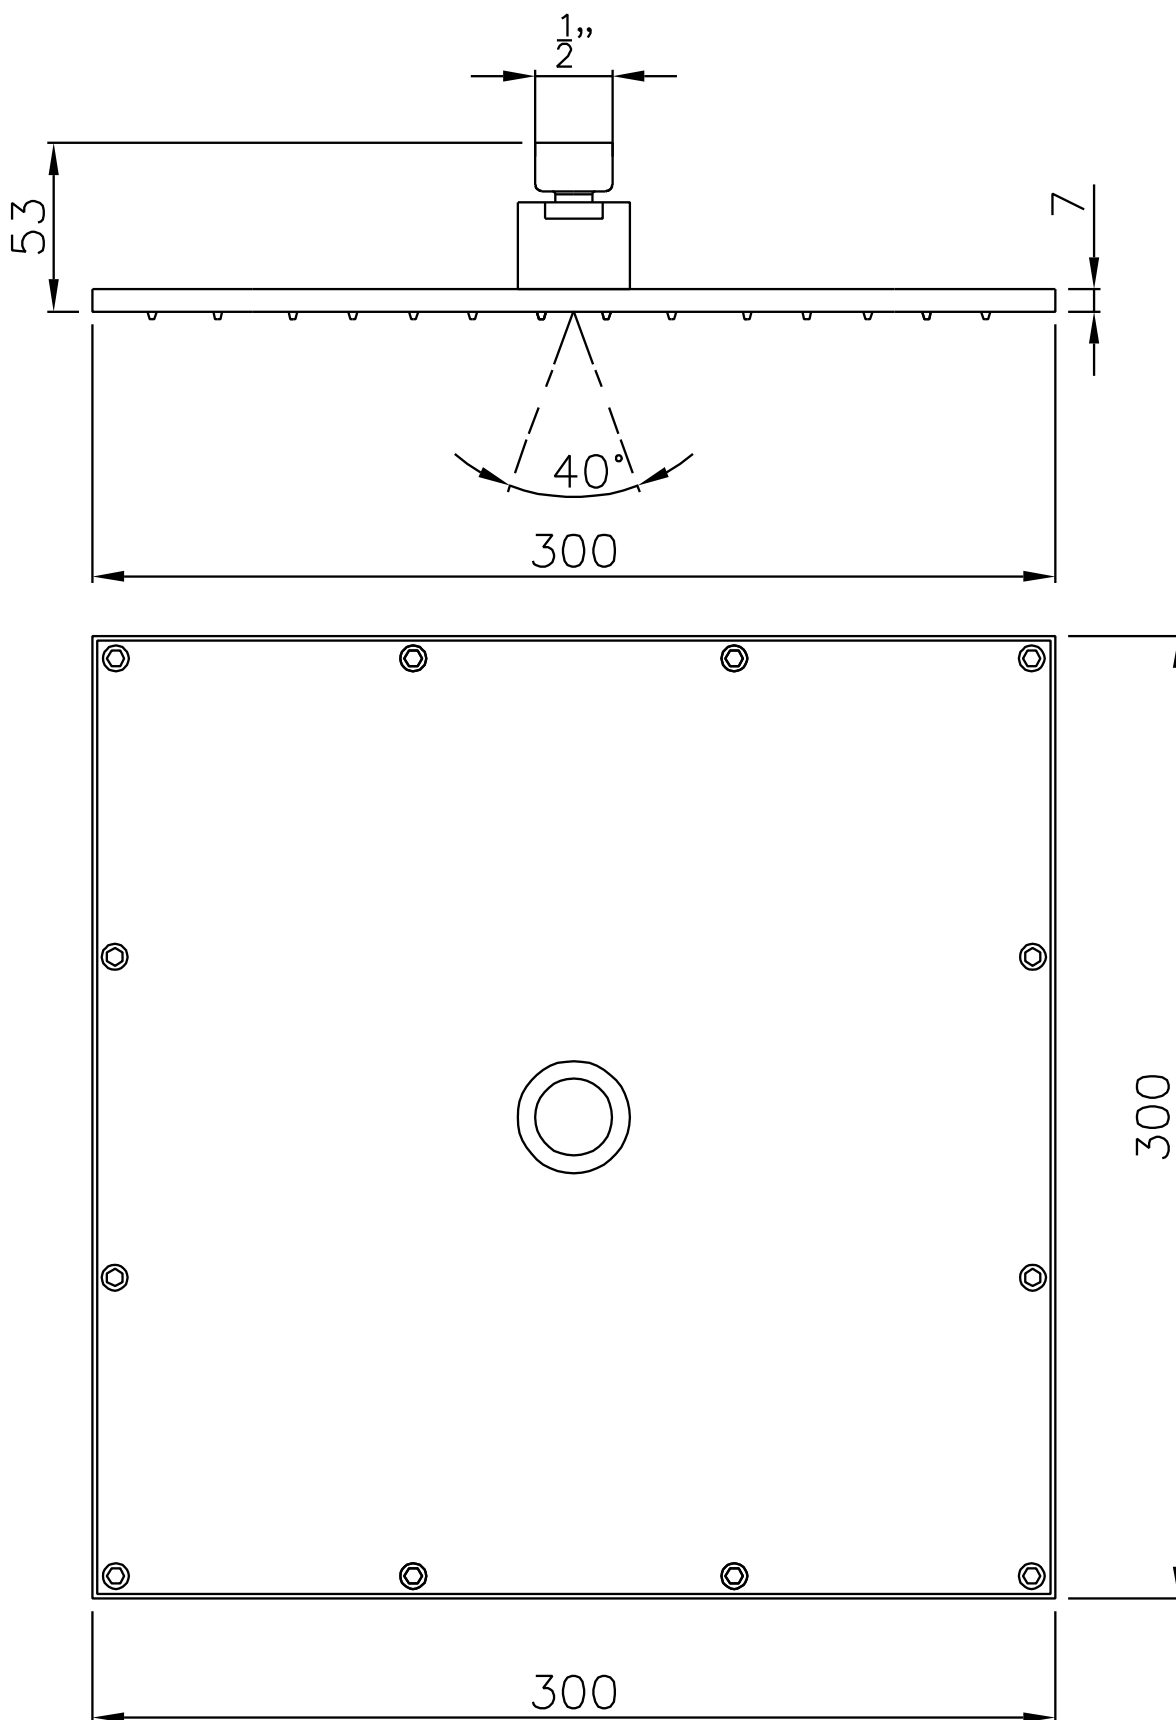

44400023733 – Transition 300 square head

44400023727 – Transition 370 wall arm