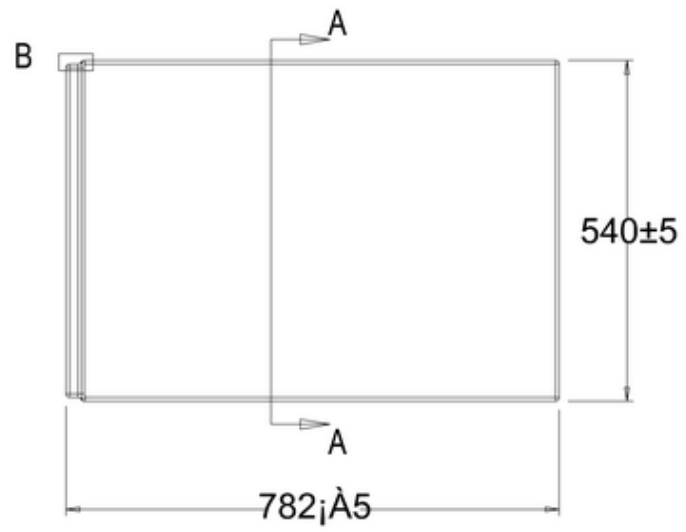

41405002270 - 800 POOL ACRYLIC END BATH PANEL WHT L800 H540 BSAB782

PERSPECTIVE
SCALE 1:30