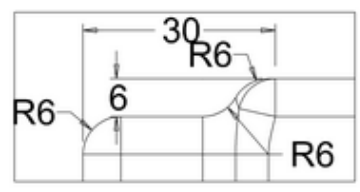

41405002270 - 800 POOL ACRYLIC END BATH PANEL WHT L800 H540 BSAB782

PERSPECTIVE
SCALE 1:30