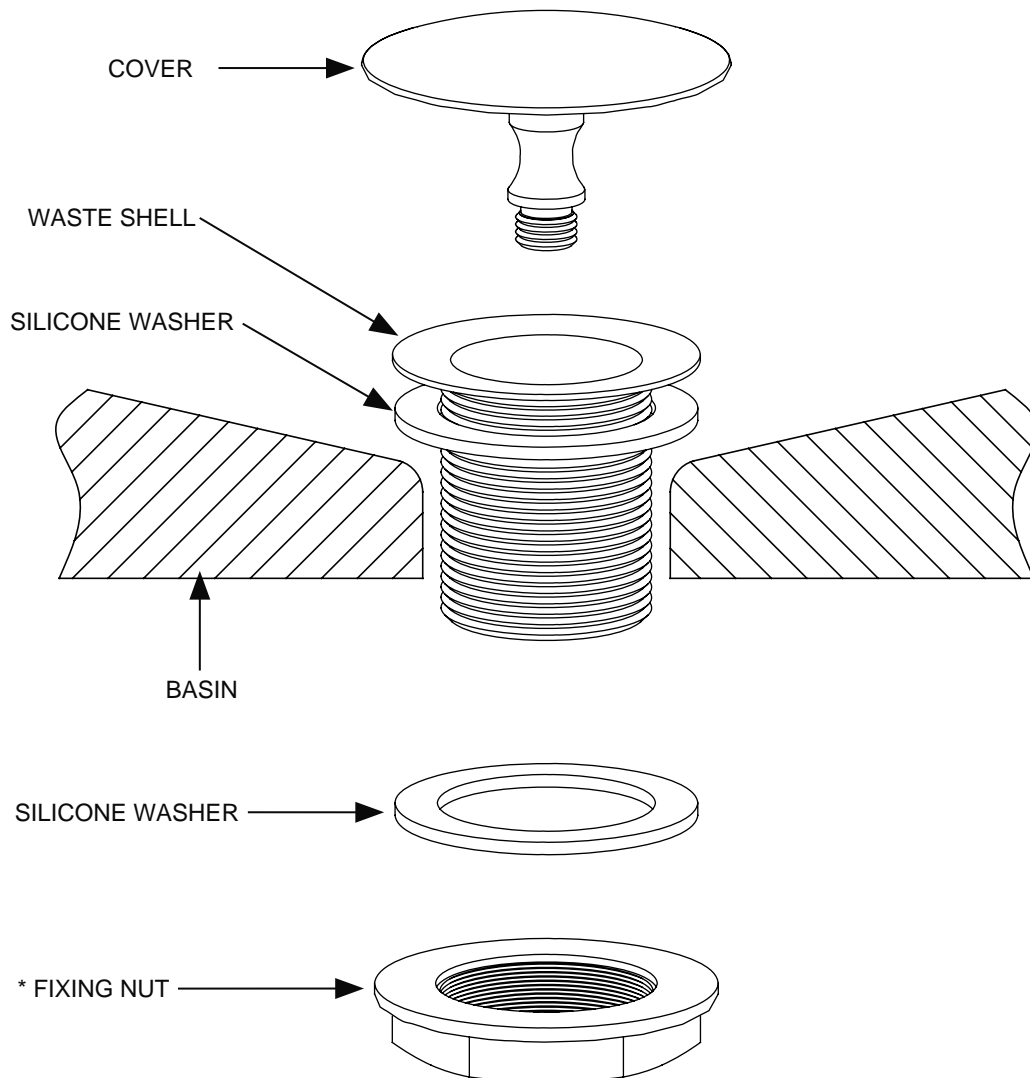

## DOMED FREE FLOW BASIN WASTE UNSLOTTED CHROME

20004011245