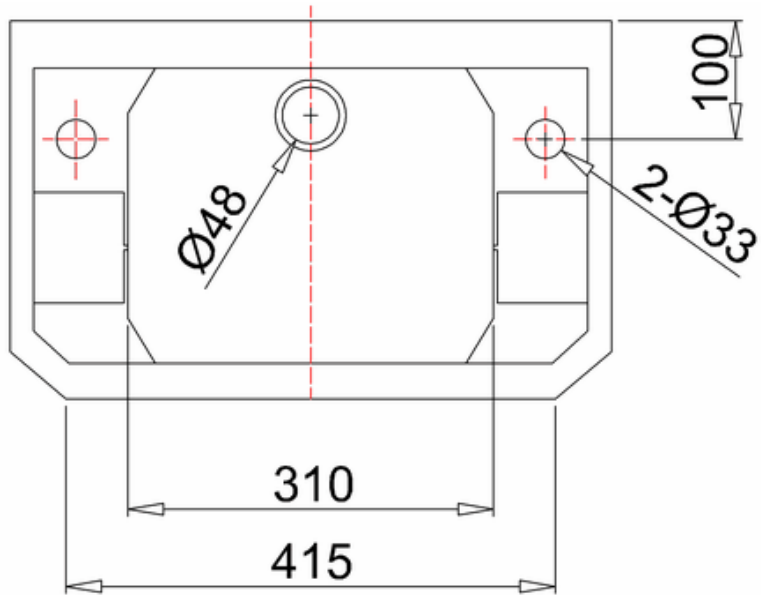

20005000170 - Savoy Victorian Cloak Basin 510mm 2TH

bathstore

bathstore

2005000780 - NEW SAVOY 510 CLOAKROOM BASIN STAND CHR WITH GLASS SHELF MK2 XR-134