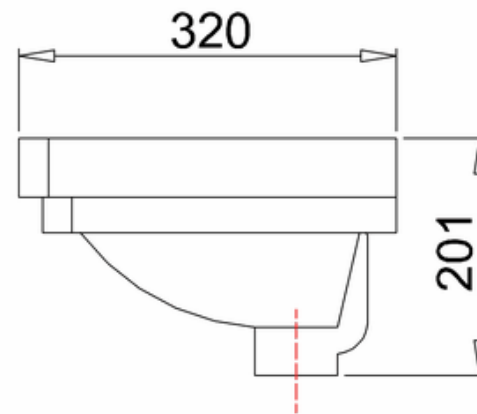

20005000170 - Savoy Victorian Cloak Basin 510mm 2TH

bathstore

bathstore

2005000780 - NEW SAVOY 510 CLOAKROOM BASIN STAND CHR WITH GLASS SHELF MK2 XR-134