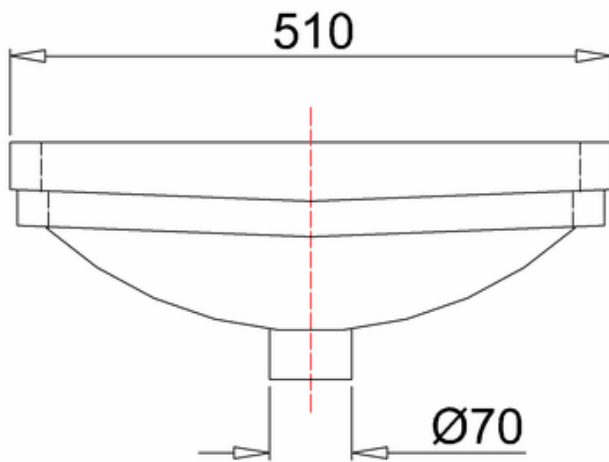

20005000170 - Savoy Victorian Cloak Basin 510mm 2TH

bathstore

bathstore

2005000780 - NEW SAVOY 510 CLOAKROOM BASIN STAND CHR WITH GLASS SHELF MK2 XR-134