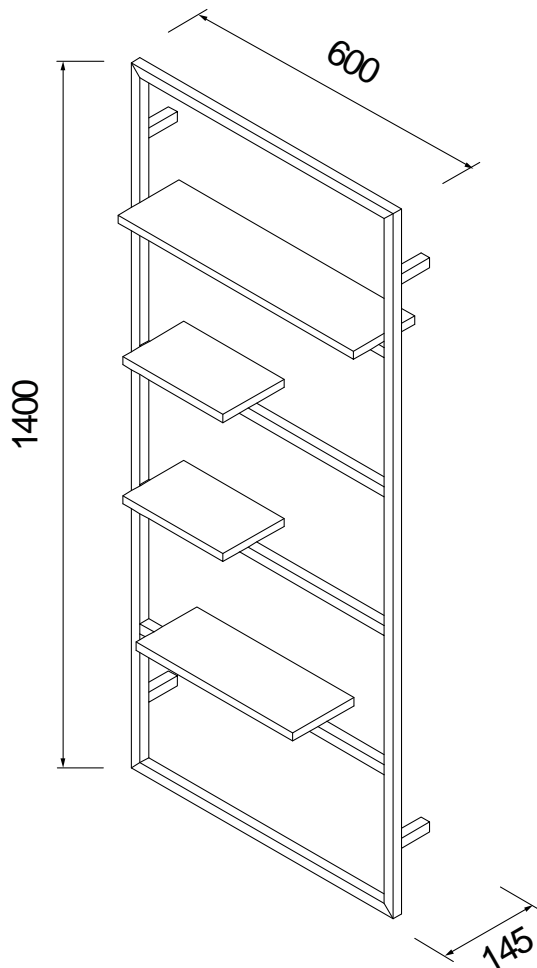

## Assembly Instructions

### Noir frame shelving unit

41800030075

**DIMENSIONS:**

Width: 600 mm  
Depth: 145 mm  
Height: 1400 mm

**IMPORTANT:**

This vanity unit can be securely fixed to a suitably strong wall. It may be necessary to reinforce the wall at the fixing points. The fixing method used to secure the unit to the wall must be suitable for the wall construction.