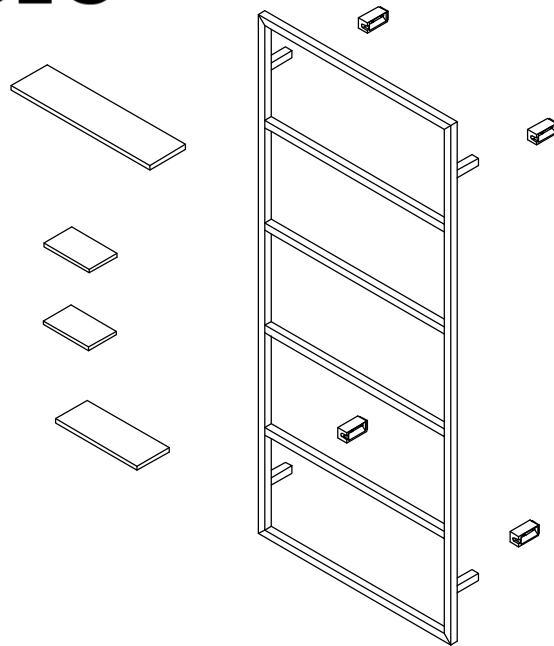

EXPLODED VIEW

PIECES REQUIRED

P02
X2