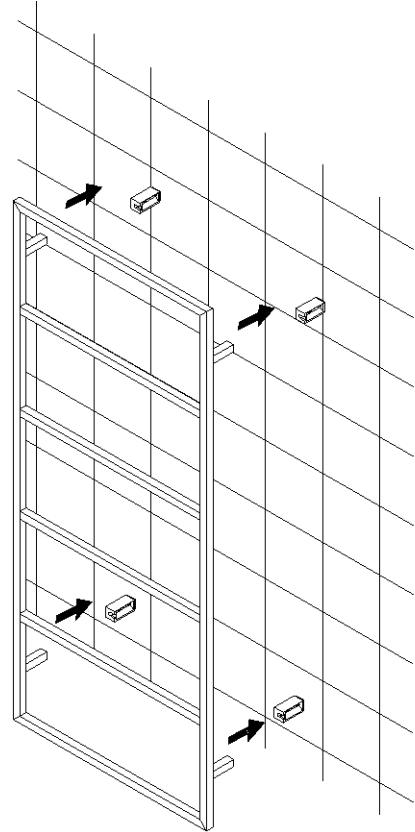

### Noir frame shelving unit

41800030075

**DIMENSIONS:**

Width: 600 mm  
Depth: 145 mm  
Height: 1400 mm

**IMPORTANT:**

This vanity unit can be securely fixed to a suitably strong wall. It may be necessary to reinforce the wall at the fixing points. The fixing method used to secure the unit to the wall must be suitable for the wall construction.

## METAL FITTINGS REQUIRED

H01  
x4

H02  
x4

H03  
X4

NOTE: Screws (H02) and wall plugs (H01) are only suitable for use in masonry walls. Appropriate fixings should be used for other types of wall.

## TOOLS REQUIRED

1

2

3

4

5

6