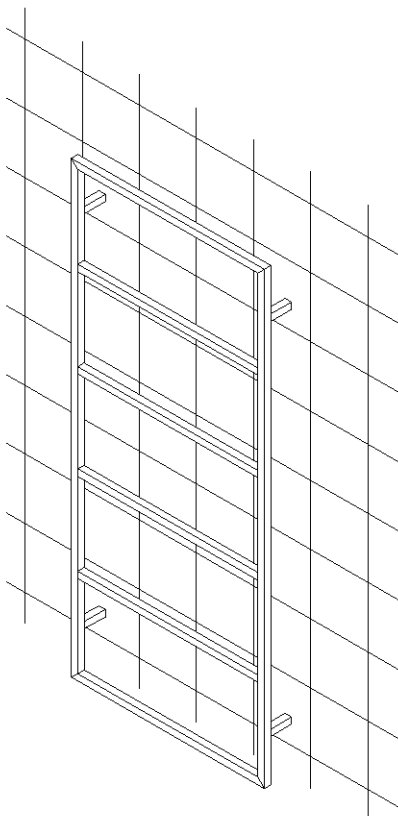

### Noir frame shelving unit

41800030075

**DIMENSIONS:**

Width: 600 mm  
Depth: 145 mm  
Height: 1400 mm

**IMPORTANT:**

This vanity unit can be securely fixed to a suitably strong wall. It may be necessary to reinforce the wall at the fixing points. The fixing method used to secure the unit to the wall must be suitable for the wall construction.

## METAL FITTINGS REQUIRED

H01  
x4

H02  
x4

H03  
X4

NOTE: Screws (H02) and wall plugs (H01) are only suitable for use in masonry walls. Appropriate fixings should be used for other types of wall.

## TOOLS REQUIRED

1

2

3

4

5

6