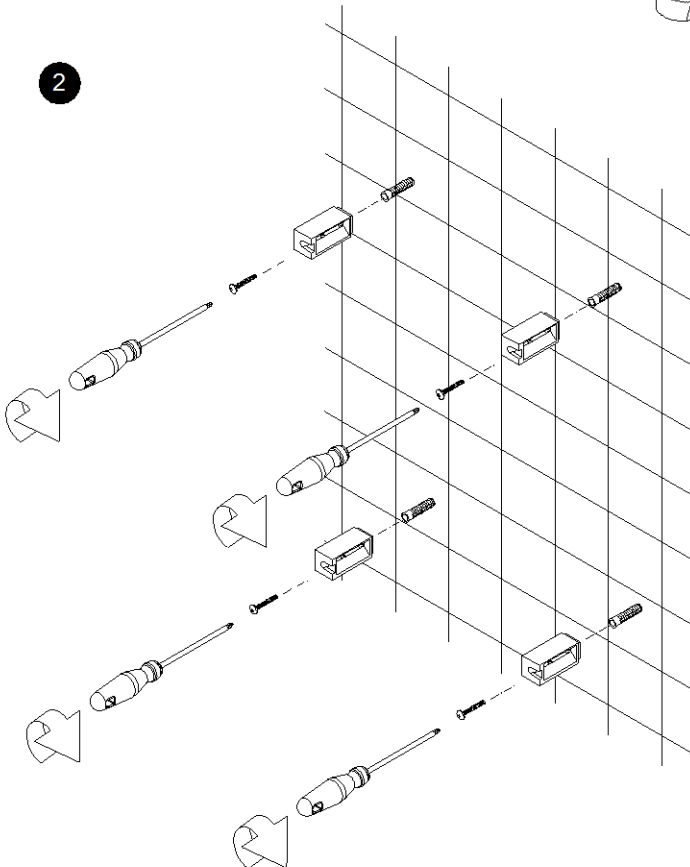

## PIECES REQUIRED

P01  
X1

P02  
X2

P03  
X1

P04  
X1

## METAL FITTINGS REQUIRED

H01  
x4

H02  
x4

H03  
X4

NOTE: Screws (H02) and wall plugs (H01) are only suitable for use in masonry walls. Appropriate fixings should be used for other types of wall.

## TOOLS REQUIRED

1

2

3

4

5

6