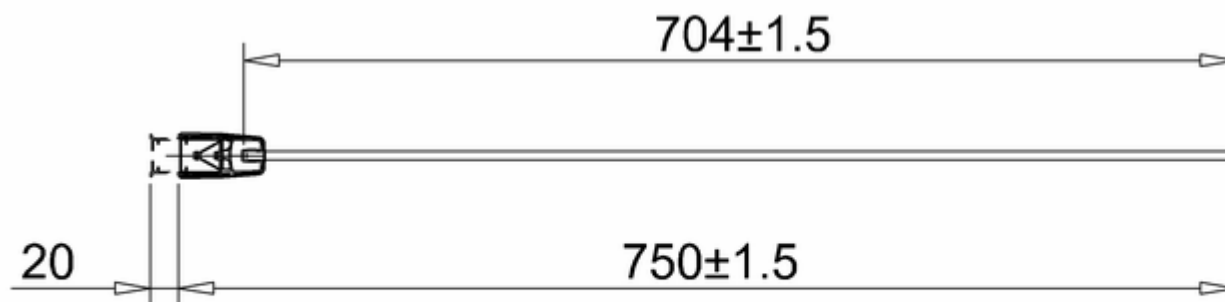

**51000033990 - Noir matt black 750 bath screen**

Note:

Whole dimension tolerance is  $\pm 5$ .

Glass dimension tolerance is  $\pm 2$ .

**bathstore**