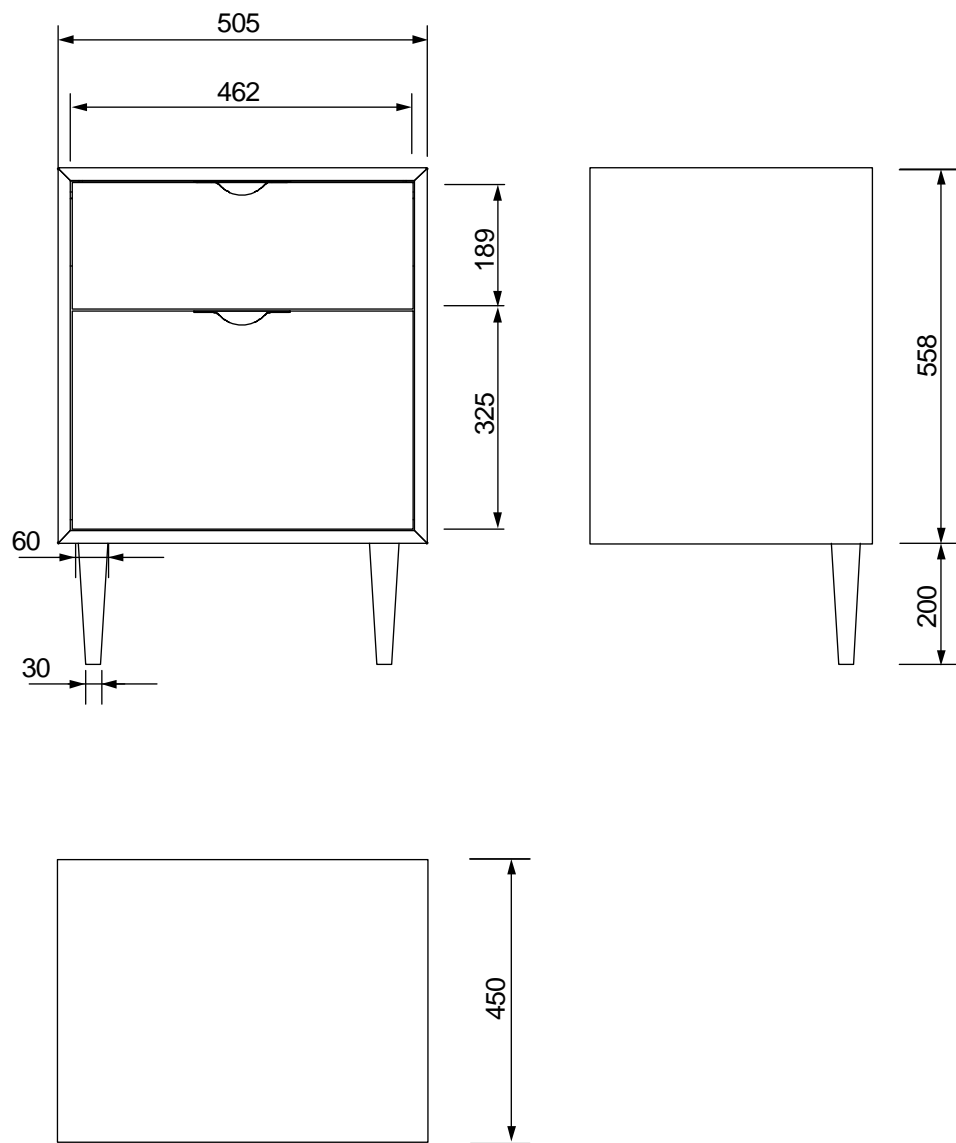

## 42000041050 - Noir Craft 500 basin unit

Note: Measurement in millimeters (mm)