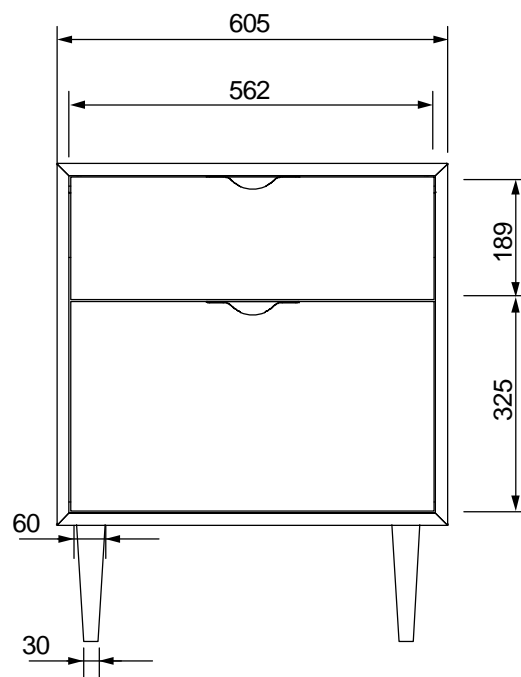

42000041060 - Noir Craft 600 basin unit

Note: Measurement in millimeters (mm)