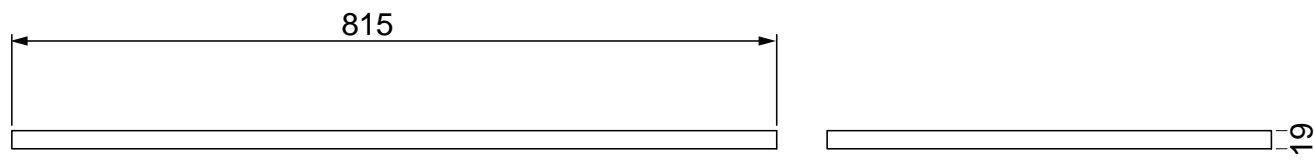

42000041110 - Noir craft 800 worktop

Note: Measurement in millimeters (mm)