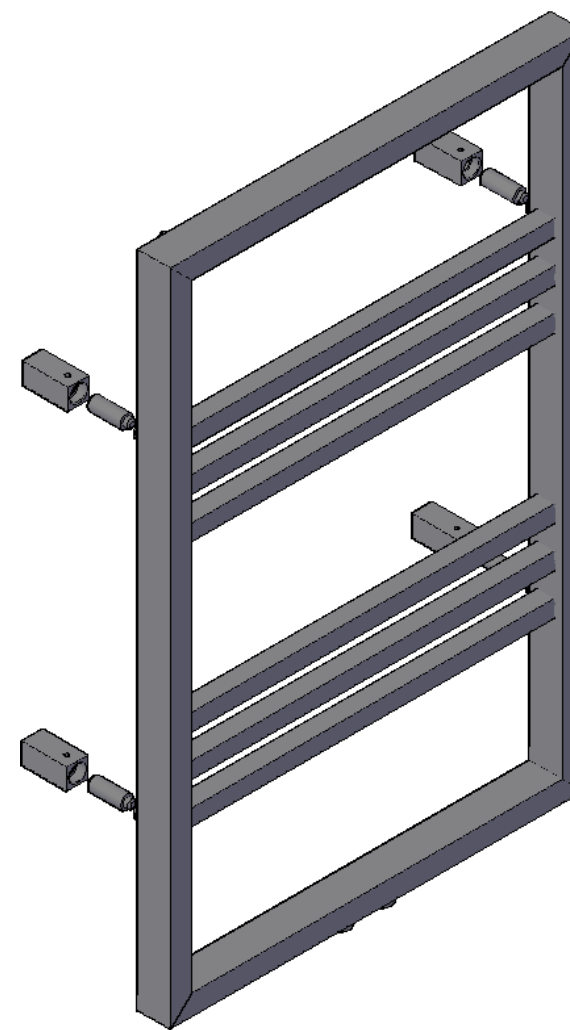

43100001820 – Noir 800x500mm

A - LENGTH	B - WIDTH	C - WATER CENER	D - DISTANCE TO WALL
800mm	500mm	50mm	75mm - 90mm