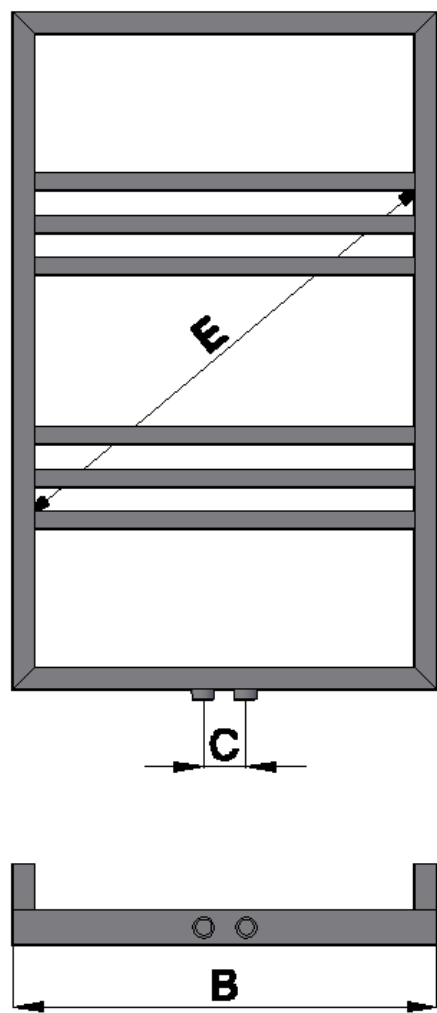

43100001820 – Noir 800x500mm

A - LENGTH	B - WIDTH	C - WATER CENER	D - DISTANCE TO WALL
800mm	500mm	50mm	75mm - 90mm