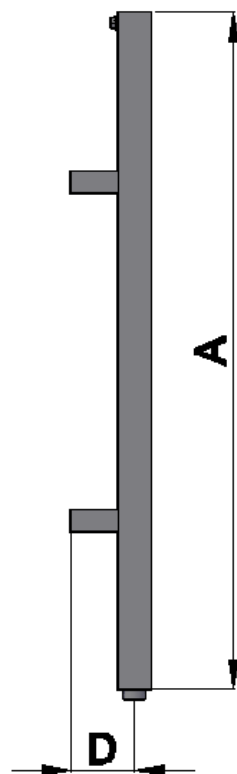

43100001820 – Noir 800x500mm

A - LENGTH	B - WIDTH	C - WATER CENER	D - DISTANCE TO WALL
800mm	500mm	50mm	75mm - 90mm