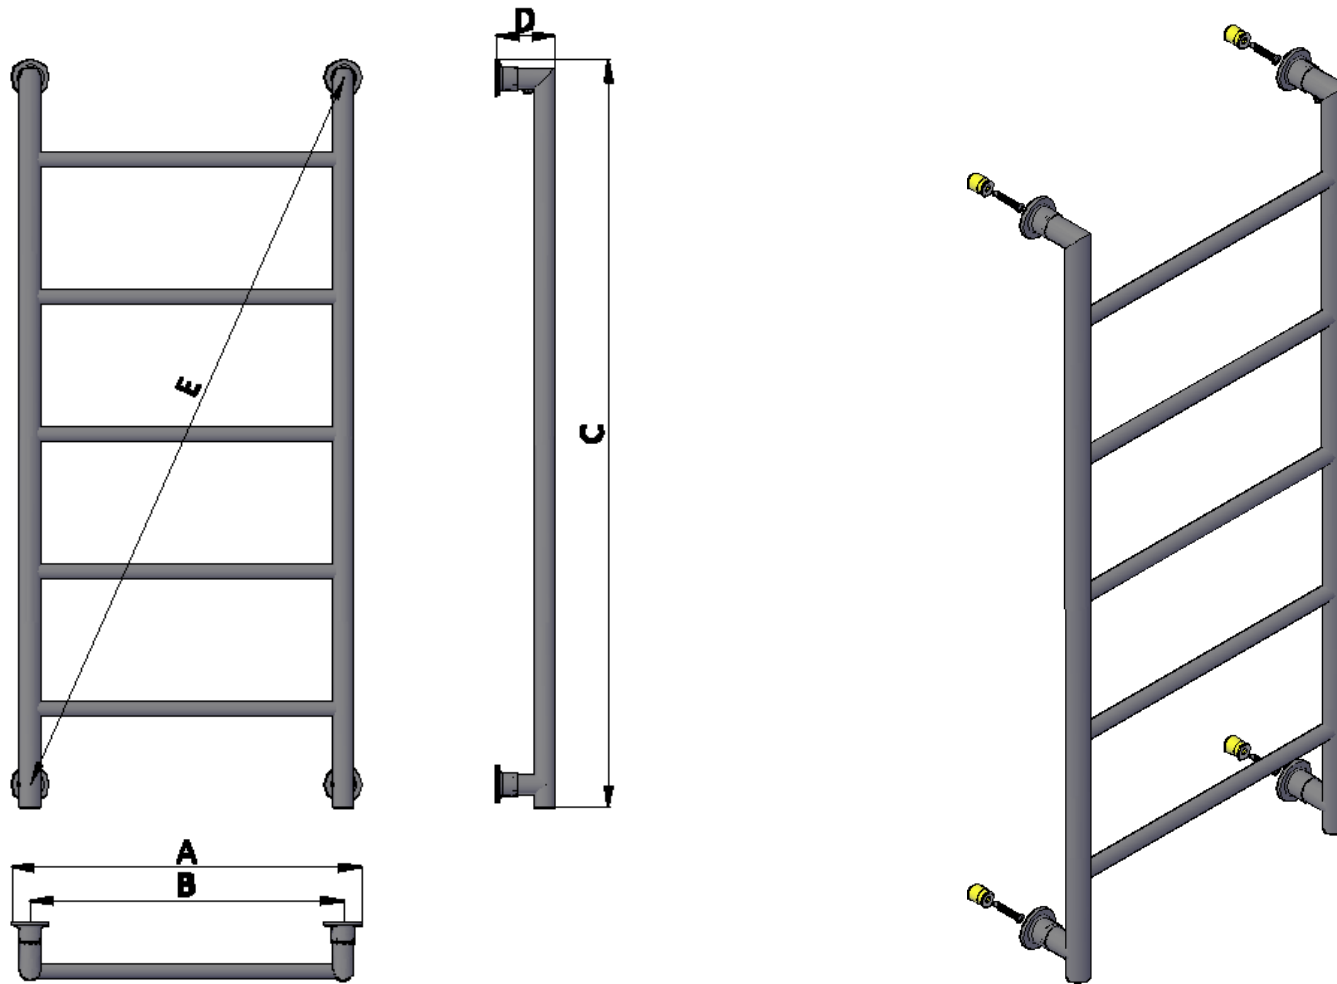

43100001830 - Noir 1200x560mm

A - LENGTH	B - WIDTH	C - WATER CENTER	D - DISTANCE TO WALL
1200mm	560mm	501,5mm	93±2mm