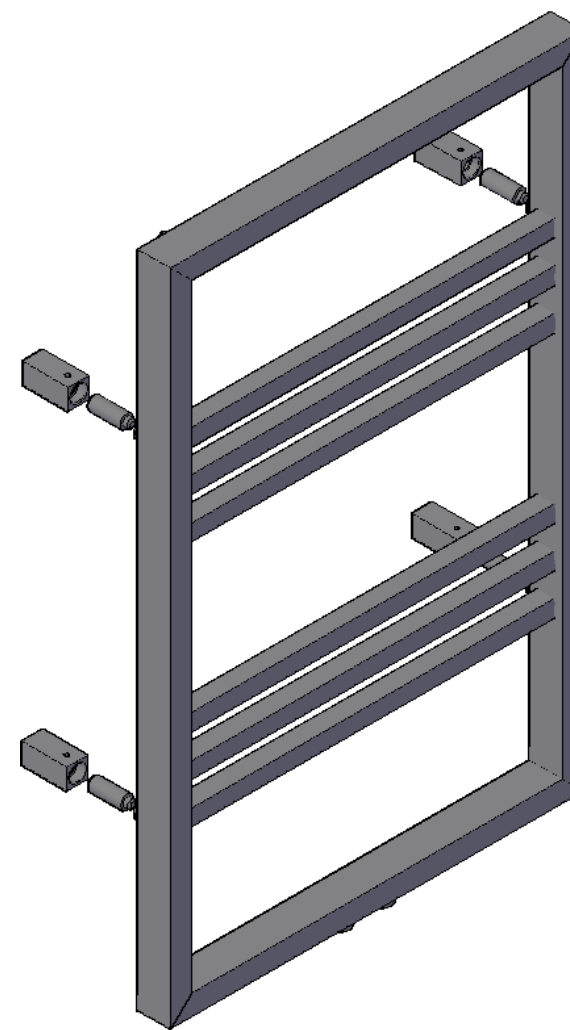

43100001840 – Noir 800x500mm

A - LENGTH	B - WIDTH	C – WATER CENER	D – DISTANCE TO WALL
800mm	500mm	50mm	75mm – 90mm