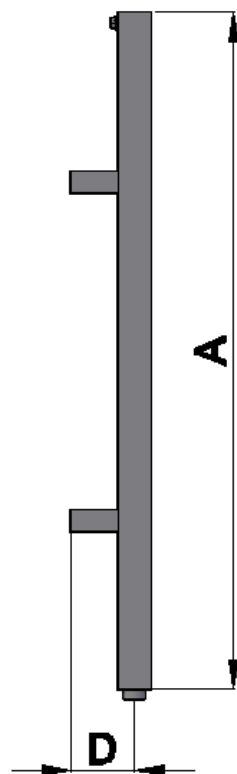

43100001840 – Noir 800x500mm

A - LENGTH	B - WIDTH	C – WATER CENER	D – DISTANCE TO WALL
800mm	500mm	50mm	75mm – 90mm