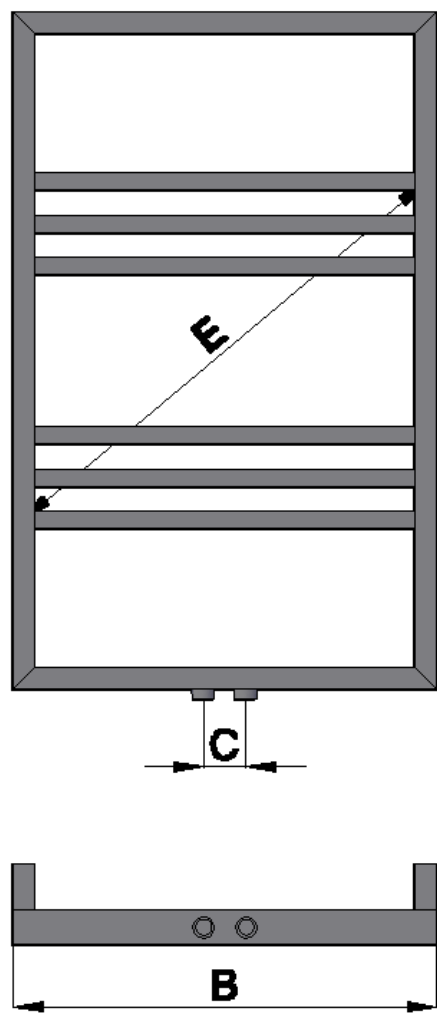

43100001840 – Noir 800x500mm

A - LENGTH	B - WIDTH	C – WATER CENER	D – DISTANCE TO WALL
800mm	500mm	50mm	75mm – 90mm