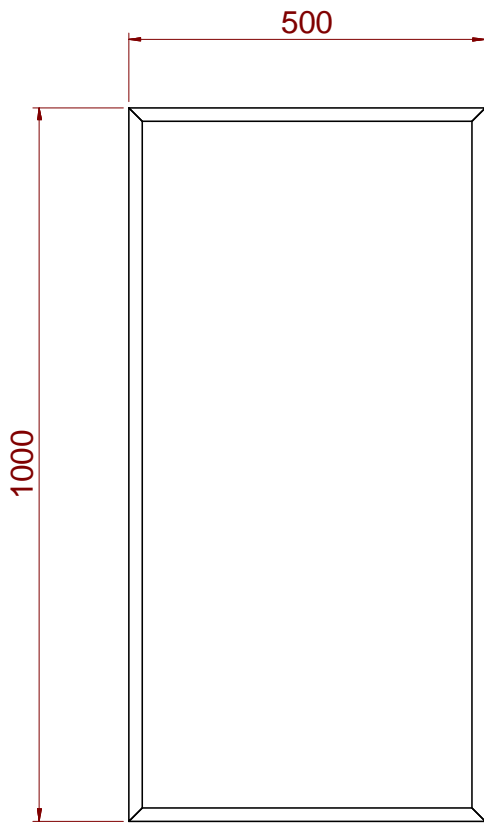

41800030070 - Noir rectangular mirror 500x1000 mm (horizontal/vertical)

Note: Measurement in millimeters (mm)