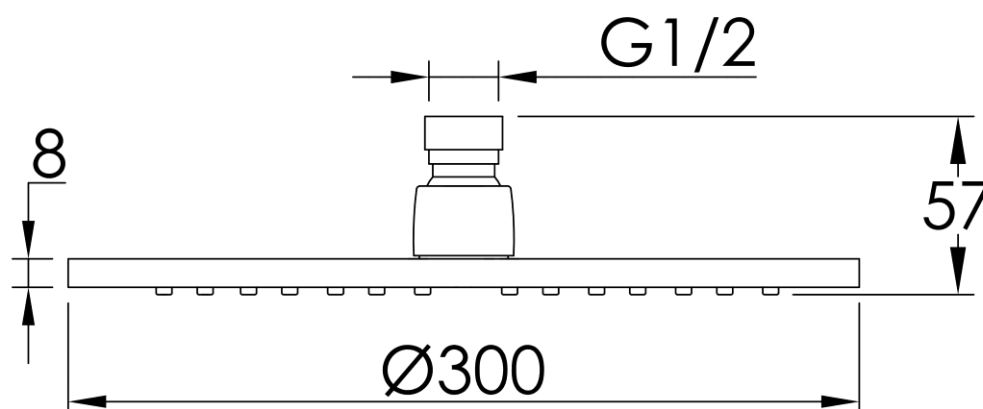

20004010880 – Noir 300 round shower head matt  
black

# 20004010870 – Noir wall arm matt black