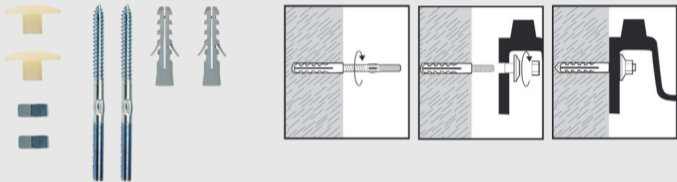

## Wash Basin Fixing Set

Use to secure wall mounted basins with large fixing holes to solid masonry walls. Can also be used to fix basins to partition walls where a timber frame has been built in to the cavity. For this application use the screw studs provided without the nylon wallplugs - a small pilot hole in the timber may ease installation.