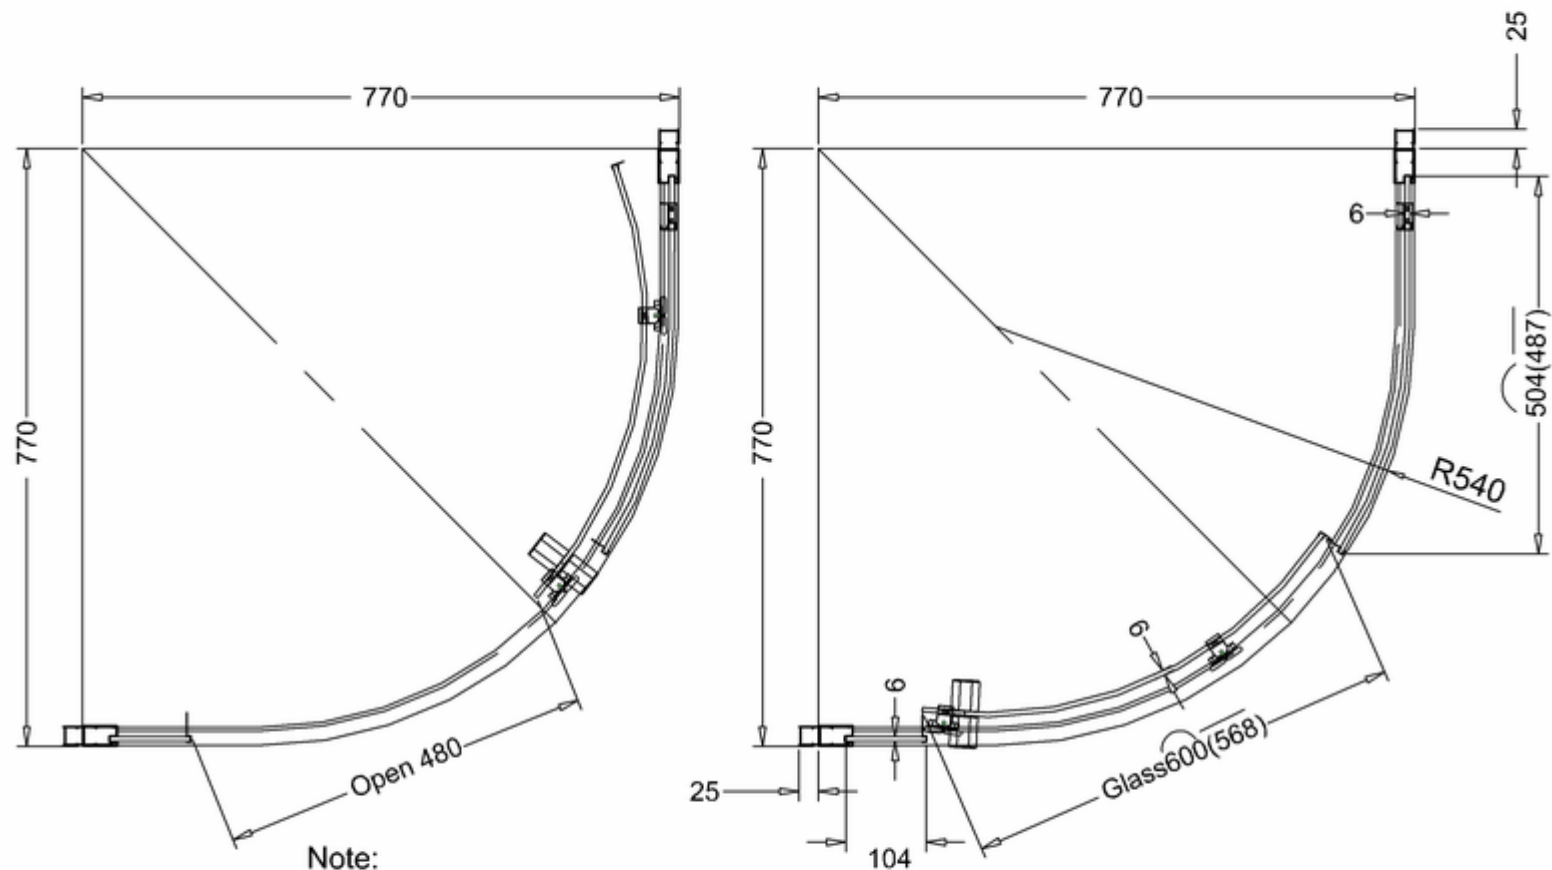

51000033910 - Noir matt black 800 quadrant H200 Clean Plus BOX A

Note:
Whole dimension tolerance is ± 5 .
Glass dimension tolerance is ± 2 .