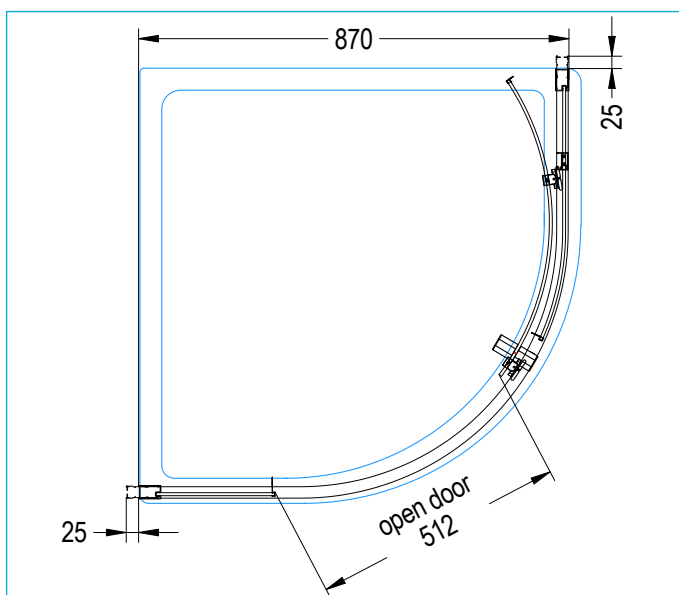

CONFIGURATION OPTIONS

MATERIAL

Aluminium
 6mm glass

STANDARDS

BS EN 14428

NET WEIGHTS

Box A 21.8kg
 Box B 25.1kg

COLOURS AND FINISHES

Matt black

SPECIAL NOTES

Matching waste available

FEATURES

Cutting edge design
 Clean+ technology reduces limescale build up making cleaning faster and easier

PRODUCT CODE	DESCRIPTION	HEIGHT (mm)	ADJUSTMENT RANGE (mm)
61000012620	Noir matt black 900 quadrant Clean Plus KIT	2000	870-895