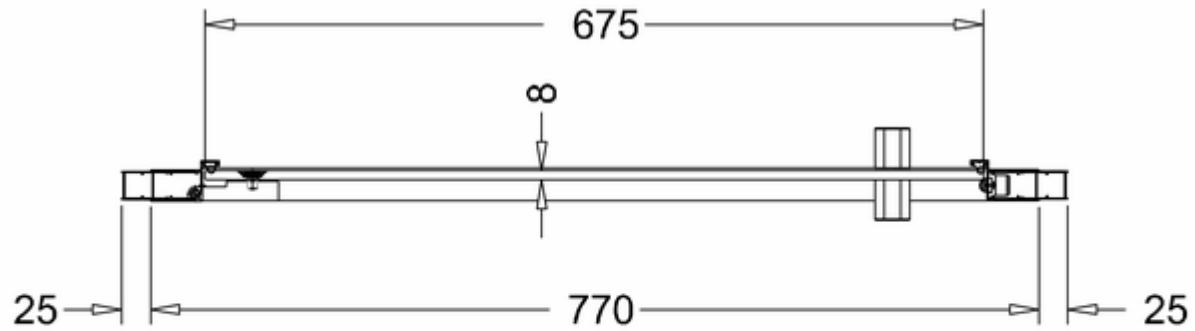

51000033950 - Noir matt black 800 hinge door H200 Clean Plus

Note:

Whole dimension tolerance is ± 5 .

Glass dimension tolerance is ± 2 .