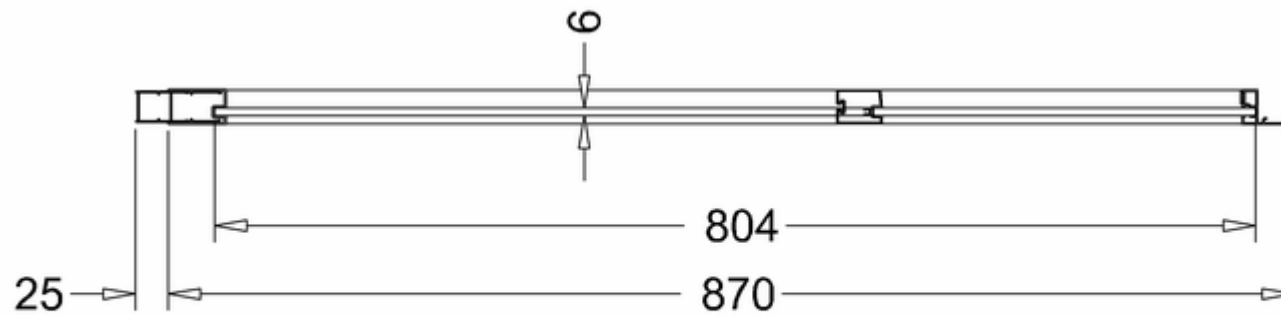

51000033980 - Noir matt black 900 side panel H200 Clean Plus

Note:

Whole dimension tolerance is ± 5 .

Glass dimension tolerance is ± 2 .