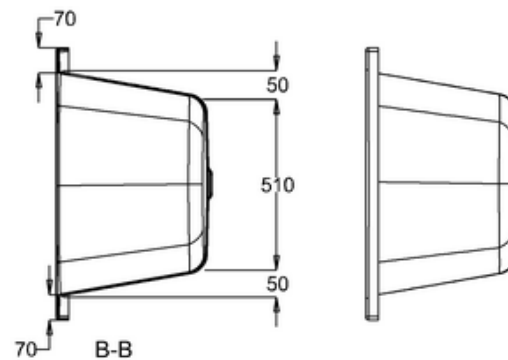

bathstore

41405002990 - 1700 WASH THERMAFORM BATH NTH WHT L1700 W750 H430 EXC FEET MK2

C
SCALE 1:2

D
SCALE 1:2

PERSPECTIVE
SCALE 1:40