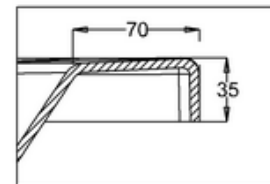

bathstore

41405002990 - 1700 WASH THERMAFORM BATH NTH WHT L1700 W750 H430 EXC FEET MK2

C
SCALE 1:2

D
SCALE 1:2

PERSPECTIVE
SCALE 1:40