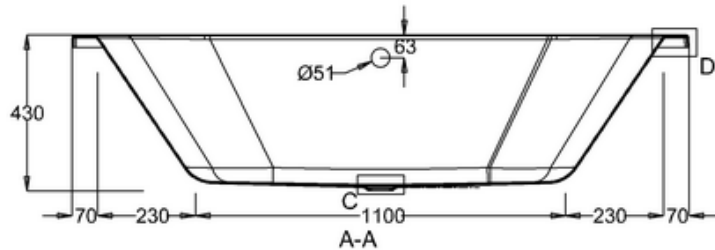

bathstore

41405002990 - 1700 WASH THERMAFORM BATH NTH WHT L1700 W750 H430 EXC FEET MK2

C
SCALE 1:2

D
SCALE 1:2

PERSPECTIVE
SCALE 1:40