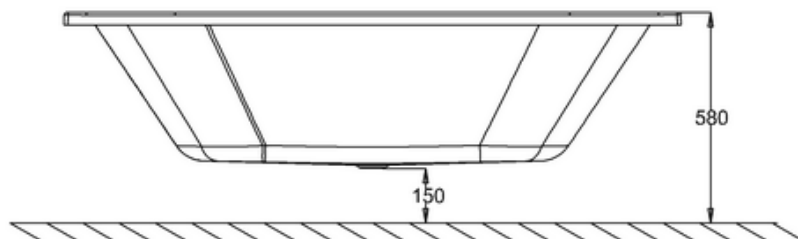

bathstore

41405002990 - 1700 WASH THERMAFORM BATH NTH WHT L1700 W750 H430 EXC FEET MK2

C
SCALE 1:2

D
SCALE 1:2

PERSPECTIVE
SCALE 1:40