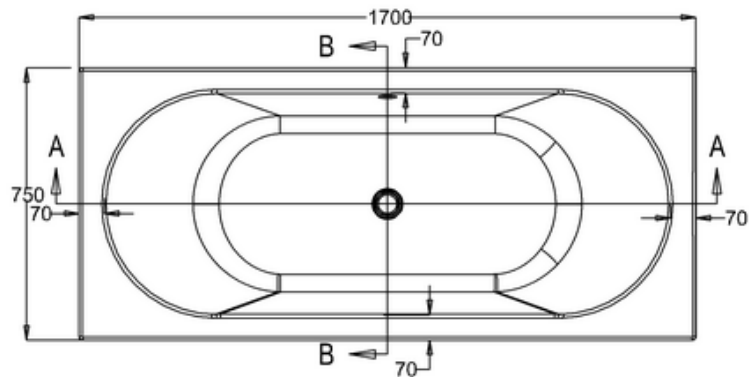

bathstore

41405002990 - 1700 WASH THERMAFORM BATH NTH WHT L1700 W750 H430 EXC FEET MK2

C
SCALE 1:2

D
SCALE 1:2

PERSPECTIVE
SCALE 1:40