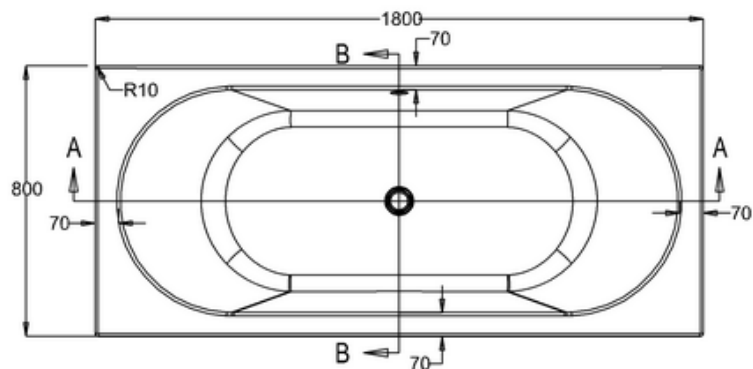

bathstore

41405003060 - 1800 WASH THERMAFORM BATH NTH WHT L1800 W800 H430 EXC FEET

C
SCALE 1:2

D
SCALE 1:2