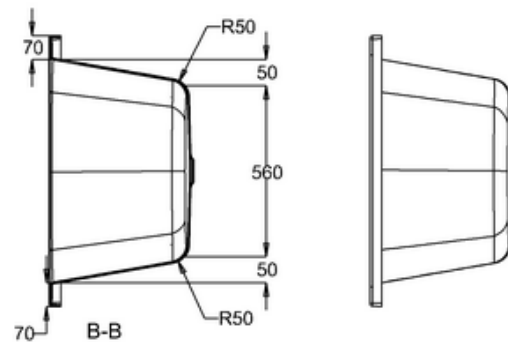

bathstore

41405003060 - 1800 WASH THERMAFORM BATH NTH WHT L1800 W800 H430 EXC FEET

C
SCALE 1:2

D
SCALE 1:2