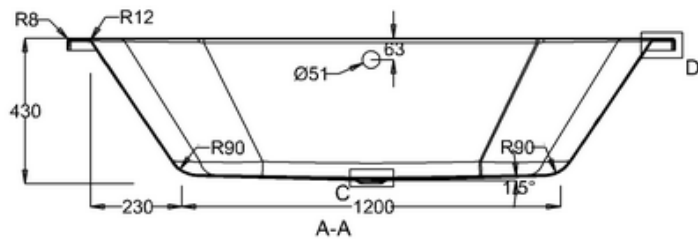

bathstore

41405003060 - 1800 WASH THERMAFORM BATH NTH WHT L1800 W800 H430 EXC FEET

C
SCALE 1:2

D
SCALE 1:2