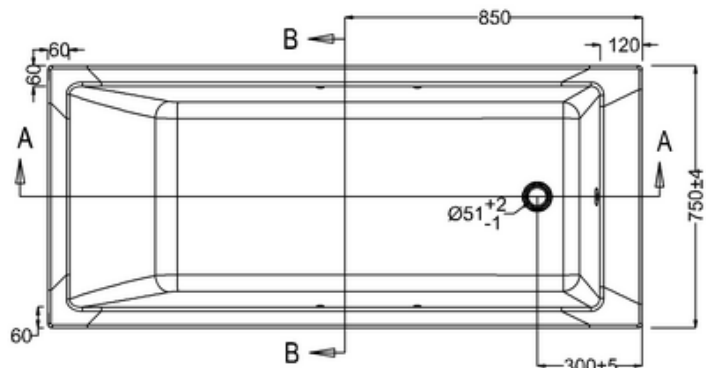

bathstore

41405003010 - 1700 x 750 POOL THERMAFORM BATH NTH WHT L1700 W750 H430 EXC FEET MK2

bathstore

**41405002940 - 1700 UNIVERSAL BATH SURROUND WHT L1680
W730 H573 SOHO POOL WASH**

B-B

PERSPECTIVE
SCALE 1:40