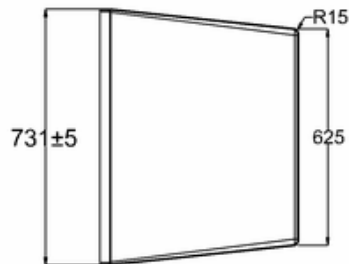

bathstore

41405003010 - 1700 x 750 POOL THERMAFORM BATH NTH WHT L1700 W750 H430 EXC FEET MK2

bathstore

**41405002940 - 1700 UNIVERSAL BATH SURROUND WHT L1680
W730 H573 SOHO POOL WASH**

B-B

PERSPECTIVE
SCALE 1:40