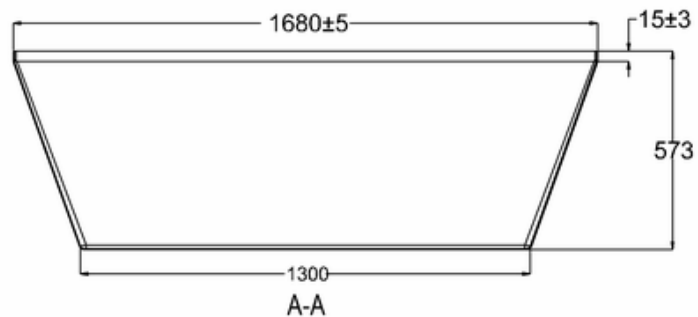

bathstore

41405003010 - 1700 x 750 POOL THERMAFORM BATH NTH WHT L1700 W750 H430 EXC FEET MK2

bathstore

**41405002940 - 1700 UNIVERSAL BATH SURROUND WHT L1680
W730 H573 SOHO POOL WASH**

B-B

PERSPECTIVE
SCALE 1:40