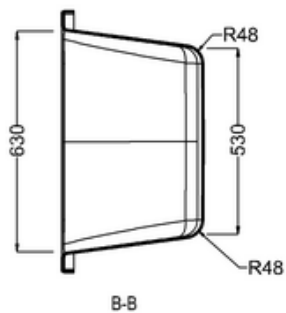

bathstore

41405003010 - 1700 x 750 POOL THERMAFORM BATH NTH WHT L1700 W750 H430 EXC FEET MK2

bathstore

**41405002940 - 1700 UNIVERSAL BATH SURROUND WHT L1680
W730 H573 SOHO POOL WASH**

B-B

PERSPECTIVE
SCALE 1:40