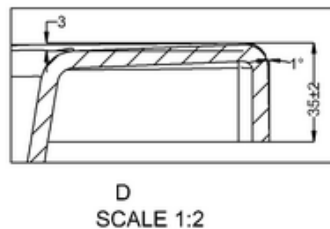

bathstore

41405003010 - 1700 x 750 POOL THERMAFORM BATH NTH WHT L1700 W750 H430 EXC FEET MK2

bathstore

**41405002940 - 1700 UNIVERSAL BATH SURROUND WHT L1680
W730 H573 SOHO POOL WASH**

B-B

PERSPECTIVE
SCALE 1:40