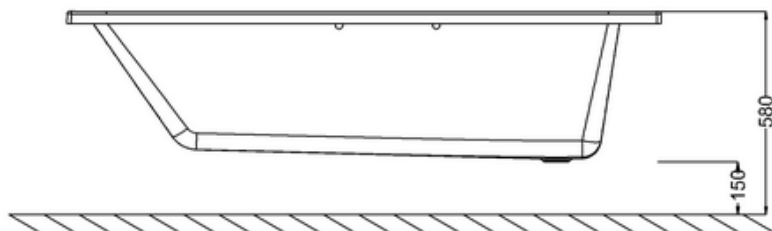

bathstore

41405003010 - 1700 x 750 POOL THERMAFORM BATH NTH WHT L1700 W750 H430 EXC FEET MK2

bathstore

**41405002940 - 1700 UNIVERSAL BATH SURROUND WHT L1680
W730 H573 SOHO POOL WASH**

B-B

PERSPECTIVE
SCALE 1:40