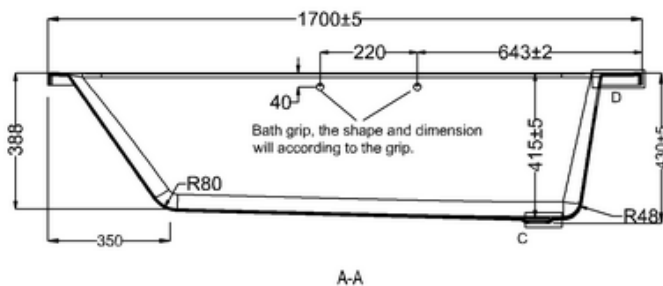

bathstore

41405003010 - 1700 x 750 POOL THERMAFORM BATH NTH WHT L1700 W750 H430 EXC FEET MK2

bathstore

**41405002940 - 1700 UNIVERSAL BATH SURROUND WHT L1680
W730 H573 SOHO POOL WASH**

B-B

PERSPECTIVE
SCALE 1:40