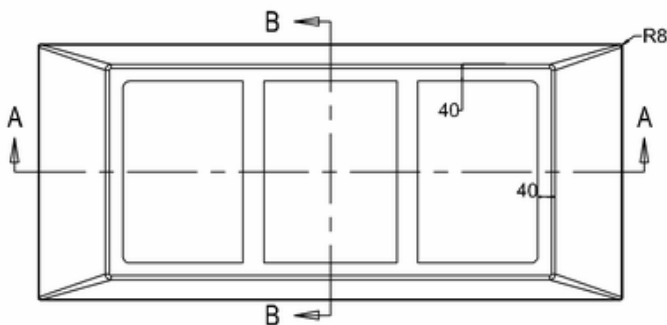

bathstore

41405003010 - 1700 x 750 POOL THERMAFORM BATH NTH WHT L1700 W750 H430 EXC FEET MK2

bathstore

**41405002940 - 1700 UNIVERSAL BATH SURROUND WHT L1680
W730 H573 SOHO POOL WASH**

B-B

PERSPECTIVE
SCALE 1:40