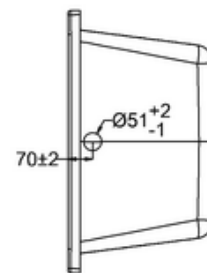

bathstore

41405003010 - 1700 x 750 POOL THERMAFORM BATH NTH WHT L1700 W750 H430 EXC FEET MK2

bathstore

**41405002940 - 1700 UNIVERSAL BATH SURROUND WHT L1680
W730 H573 SOHO POOL WASH**

B-B

PERSPECTIVE
SCALE 1:40