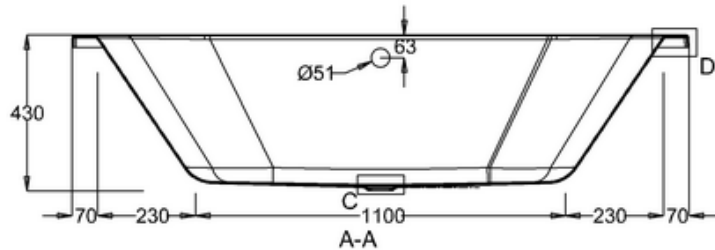

# 41405002990 - 1700 WASH THERMAFORM BATH NTH WHT L1700 W750 H430 EXC FEET MK2

C  
SCALE 1:2

D  
SCALE 1:2

PERSPECTIVE  
SCALE 1:40

**bathstore**

# 41405002940 - 1700 UNIVERSAL BATH SURROUND WHT L1680 W730 H573 SOHO POOL WASH

B-B

PERSPECTIVE  
SCALE 1:40