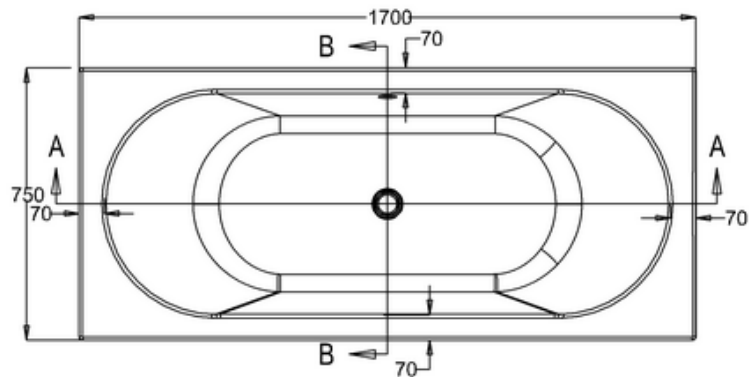

# 41405002990 - 1700 WASH THERMAFORM BATH NTH WHT L1700 W750 H430 EXC FEET MK2

C  
SCALE 1:2

D  
SCALE 1:2

PERSPECTIVE  
SCALE 1:40

**bathstore**

# 41405002940 - 1700 UNIVERSAL BATH SURROUND WHT L1680 W730 H573 SOHO POOL WASH

B-B

PERSPECTIVE  
SCALE 1:40