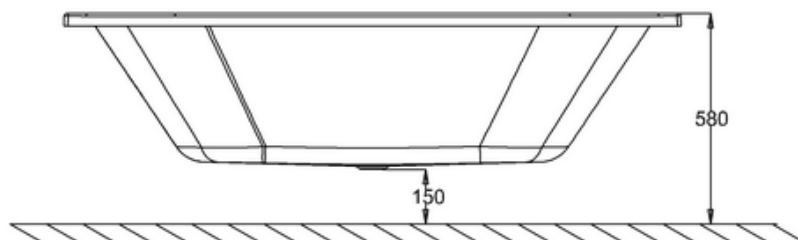

# 41405002990 - 1700 WASH THERMAFORM BATH NTH WHT L1700 W750 H430 EXC FEET MK2

C  
SCALE 1:2

D  
SCALE 1:2

PERSPECTIVE  
SCALE 1:40

**bathstore**

# 41405002940 - 1700 UNIVERSAL BATH SURROUND WHT L1680 W730 H573 SOHO POOL WASH

B-B

PERSPECTIVE  
SCALE 1:40