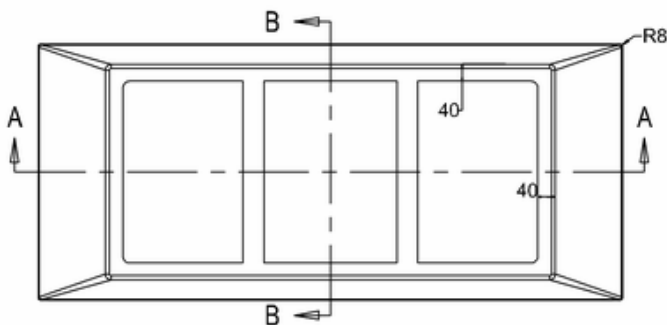

# 41405002990 - 1700 WASH THERMAFORM BATH NTH WHT L1700 W750 H430 EXC FEET MK2

C  
SCALE 1:2

D  
SCALE 1:2

PERSPECTIVE  
SCALE 1:40

**bathstore**

# 41405002940 - 1700 UNIVERSAL BATH SURROUND WHT L1680 W730 H573 SOHO POOL WASH

B-B

PERSPECTIVE  
SCALE 1:40