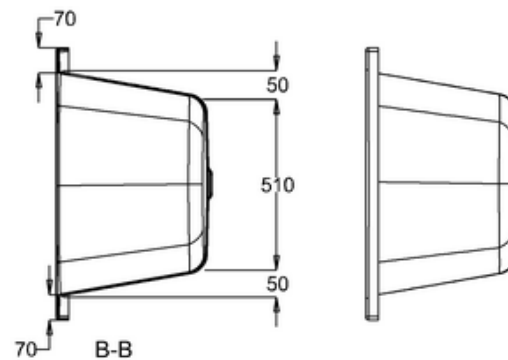

# 41405002990 - 1700 WASH THERMAFORM BATH NTH WHT L1700 W750 H430 EXC FEET MK2

C  
SCALE 1:2

D  
SCALE 1:2

PERSPECTIVE  
SCALE 1:40

**bathstore**

# 41405002940 - 1700 UNIVERSAL BATH SURROUND WHT L1680 W730 H573 SOHO POOL WASH

B-B

PERSPECTIVE  
SCALE 1:40