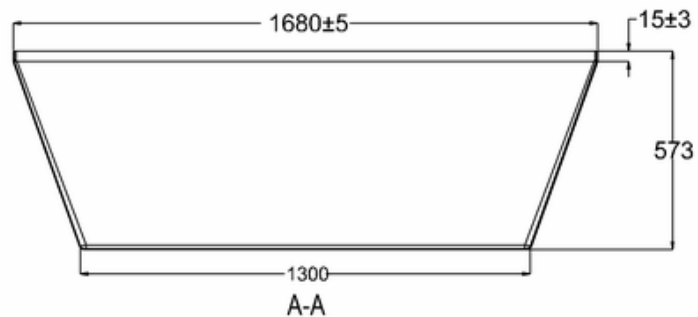

# 41405002990 - 1700 WASH THERMAFORM BATH NTH WHT L1700 W750 H430 EXC FEET MK2

C  
SCALE 1:2

D  
SCALE 1:2

PERSPECTIVE  
SCALE 1:40

**bathstore**

# 41405002940 - 1700 UNIVERSAL BATH SURROUND WHT L1680 W730 H573 SOHO POOL WASH

B-B

PERSPECTIVE  
SCALE 1:40