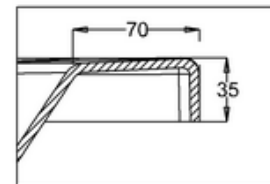

bathstore

41405002990 - 1700 WASH THERMAFORM BATH NTH WHT L1700 W750 H430 EXC FEET MK2

D
SCALE 1:2