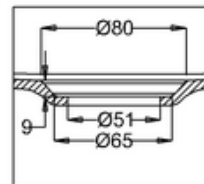

41405002990 - 1700 WASH THERMAFORM BATH NTH WHT L1700 W750 H430 EXC FEET MK2

C
SCALE 1:2