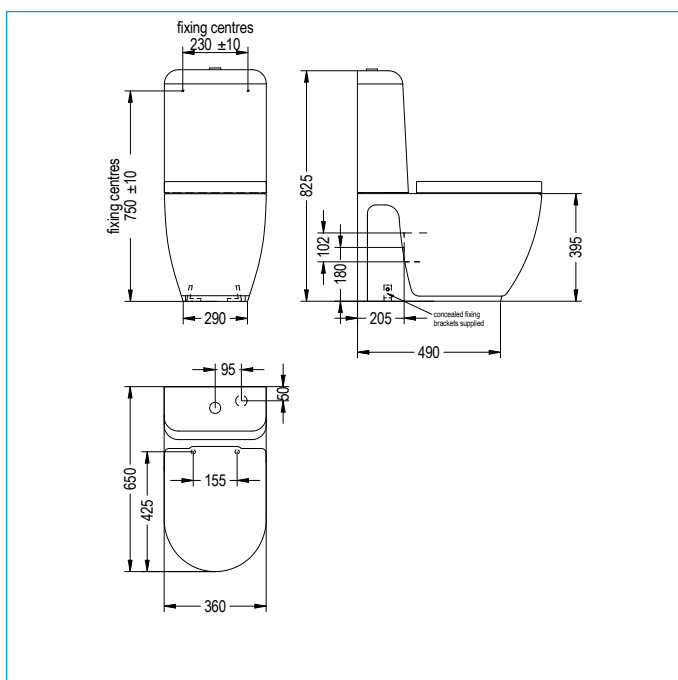

CONFIGURATION OPTIONS

41200100710 FREEFORM THERMOSET ULTRA THIN SOFT CLOSE SEAT

MATERIAL

Vitreous China cistern and pan

STANDARDS

BS3402
 BS EN 33
 BS EN 997

WEIGHTS

Cistern 14.9kg
 Pan 36kg
 Fittings 0.75kg
 Freeform Thermoset soft close seat 2.94kg
 Freeform Thermoset ultra thin seat 3kg