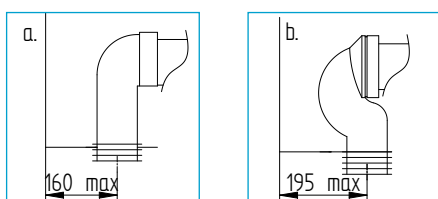

FEATURES

Contemporary style toilet, fully back to wall
Horizontal outlet, 6 & 3 litre flush