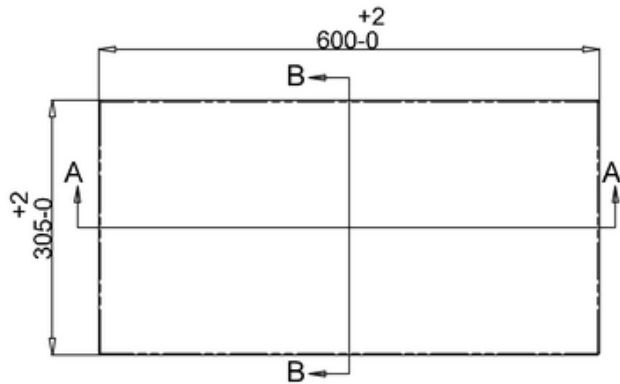

bathstore

41405004600 - MyRoom MyPlan 600 POLYMARBLE WORKTOP W600 D305 H30 BAT-600

B-B

A-A

C
SCALE 1:2

PERSPECTIVE
SCALE 1:20