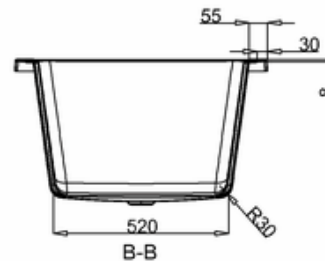

# 41405002880 - ShowerTime BATH NTH WHT L1700 W750 H435 EXC FEET BS1711

C  
SCALE 1:2

PERSPECTIVE  
SCALE 1:40