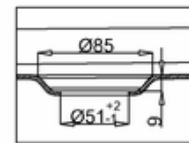

# 41405002880 - ShowerTime BATH NTH WHT L1700 W750 H435 EXC FEET BS1711

C  
SCALE 1:2

PERSPECTIVE  
SCALE 1:40