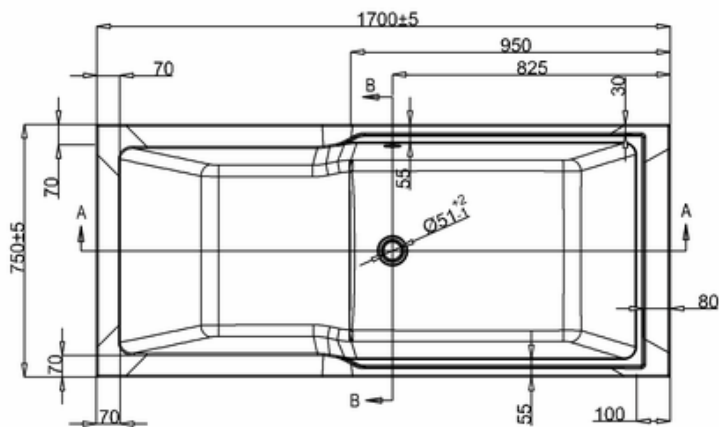

# 41405002880 - ShowerTime BATH NTH WHT L1700 W750 H435 EXC FEET BS1711

C  
SCALE 1:2

PERSPECTIVE  
SCALE 1:40