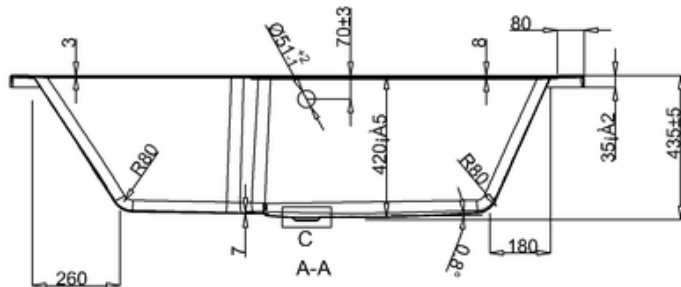

# 41405002880 - ShowerTime BATH NTH WHT L1700 W750 H435 EXC FEET BS1711

C  
SCALE 1:2

PERSPECTIVE  
SCALE 1:40