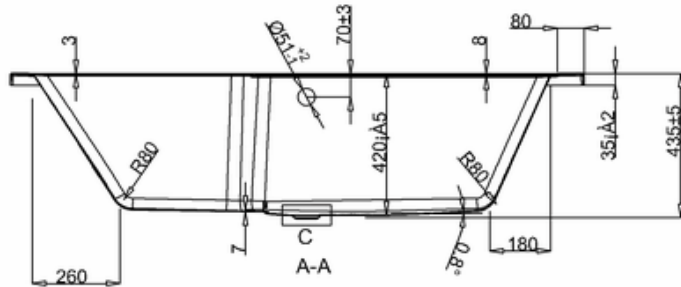

bathstore

41405002890 - ShowerTime THERMAFORM BATH NTH WHT L1700 W750 H435 EXC FEET BS1711H

C
SCALE 1:2

PERSPECTIVE
SCALE 1:40