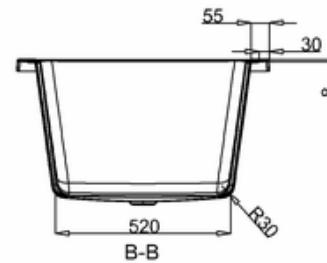

bathstore

41405002890 - ShowerTime THERMAFORM BATH NTH WHT L1700 W750 H435 EXC FEET BS1711H

C
SCALE 1:2

PERSPECTIVE
SCALE 1:40