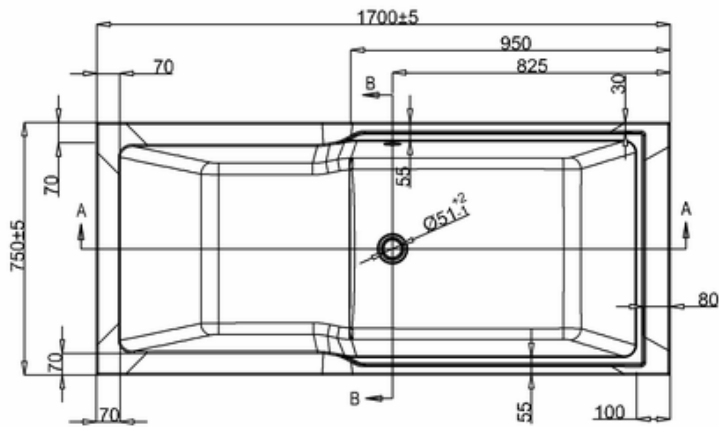

bathstore

41405002890 - ShowerTime THERMAFORM BATH NTH WHT L1700 W750 H435 EXC FEET BS1711H

C
SCALE 1:2

PERSPECTIVE
SCALE 1:40