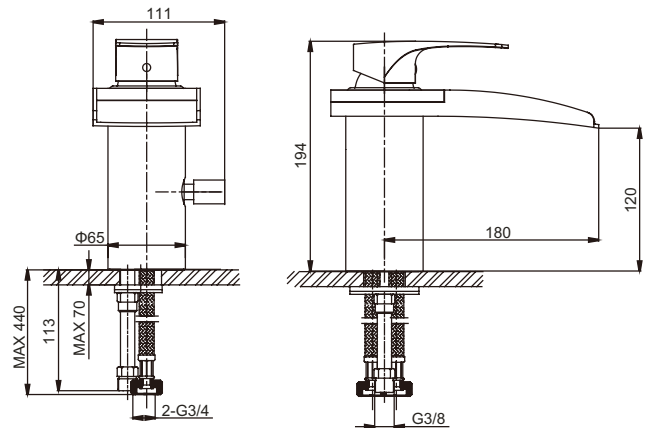

## Openwater Mono Bath Shower Mixer Deck Mounted Chrome

### Product specification

<b>Product Code:</b>	20007014440
<b>Finishes:</b>	Chrome plated
<b>Product Type:</b>	Modern
<b>Construction:</b>	Bodies of the tap are solid brass castings, and the handles are Zinc Cast
<b>Valve Type:</b>	45mm single lever ceramic disc cartridge
<b>Supply:</b>	Suitable for all plumbing systems
<b>Inlet Connections:</b>	G3/4 female BSP loose nut, threaded flexible tails
<b>Water Pressure:</b>	Min 0.5 bar, Max 5 bar

### Product specification

- Supplied with metal heads
- Chrome plated conform to EN817, EN200 (Salt spray test 10 grade)
- The flexible tails: G3/4 (length: 440mm) with WRC approval
- The nipple for hand shower: G3/8 (length: 113mm)
- The shower hose: G1/2 (length: 150mm)