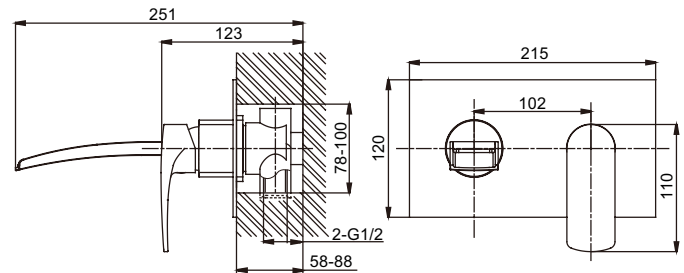

TECHNICAL DATASHEET

Openwater Wall Mounted 2 Hole Basin Set Chrome

Product specification

Product Code:	20007014420
Finishes:	Chrome plated
Product Type:	Modern
Construction:	Bodies of the tap are solid brass castings, and the handles are Zinc Cast
Valve Type:	35mm single lever ceramic disc cartridge
Supply:	Suitable for all plumbing systems
Inlet Connections:	G1/2 female bsp threaded supply
Water Pressure:	Min 0.5 bar, Max 5 bar

Product specification

- Supplied with metal heads
- Chrome plated conform to EN817, EN200 (Salt spray test 10 grade)

Technical Advice: For further information please call 0845 873 8843 or email techinfo@bathstore.com