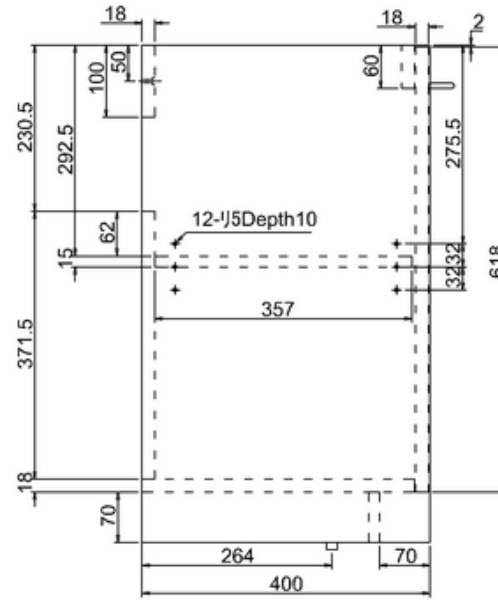

bathstore

20050070790 - OPENSOURCE GLOSS WHT 600 BASIN UNIT REVERSIBLE DOOR W600 H700 D400

bathstore

**20050070635 - OPENSACE GLOSS WHT 600 COUNTERTOP
W590 D400 H18**