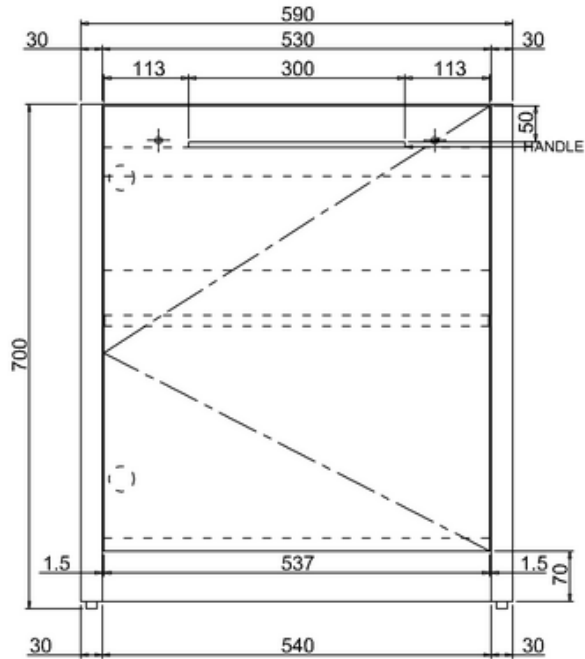

bathstore

20050070790 - OPENSOURCE GLOSS WHT 600 BASIN UNIT REVERSIBLE DOOR W600 H700 D400

bathstore

**20050070635 - OPENSACE GLOSS WHT 600 COUNTERTOP
W590 D400 H18**