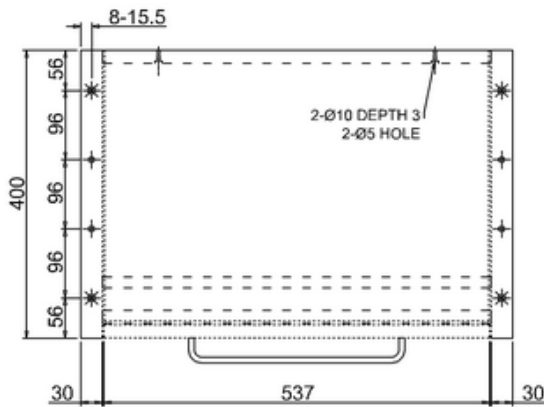

bathstore

20050070790 - OPENSOURCE GLOSS WHT 600 BASIN UNIT REVERSIBLE DOOR W600 H700 D400

bathstore

**20050070635 - OPENSACE GLOSS WHT 600 COUNTERTOP
W590 D400 H18**