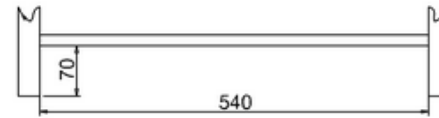

bathstore

20050070790 - OPENSOURCE GLOSS WHT 600 BASIN UNIT REVERSIBLE DOOR W600 H700 D400

bathstore

**20050070635 - OPENSACE GLOSS WHT 600 COUNTERTOP
W590 D400 H18**