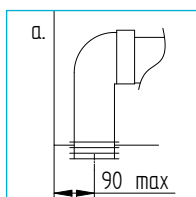

WEIGHTS

- Cistern 17.9kg
 Pan 18.2kg
 Flush pipe kit 1.12kg
 Fittings 0.89kg
 Savoy Legend lacquered MDF gloss black/white seat 3kg
 Savoy Old English lacquered MDF white seat 3kg

COLOURS AND FINISHES

White