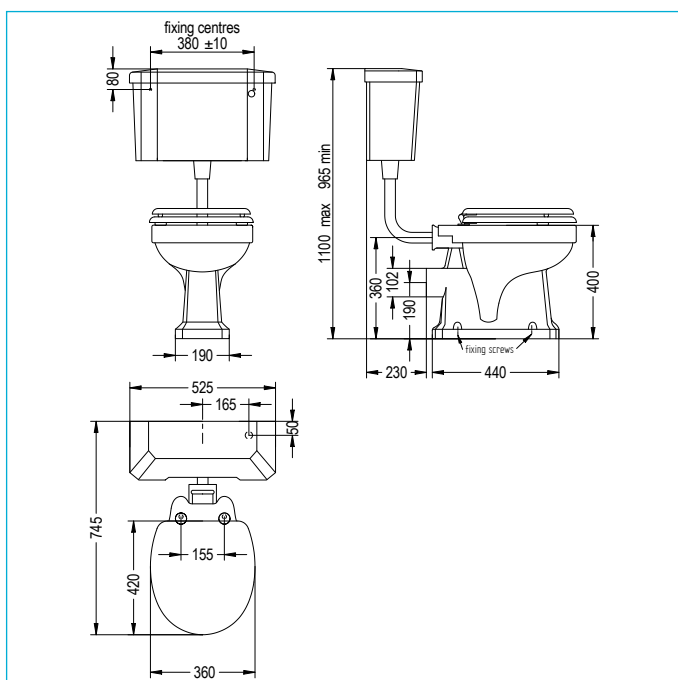

SAVOY VICTORIAN LOW LEVEL TOILET

ILLUSTRATED

- 20005002020** SAVOY VICTORIAN LOW LEVEL TOILET
 20005000250 PAN
 20005000300 CISTERN
 41100060120 CISTERN FITTINGS
 20005000340 FLUSH PIPE
20009000440 SAVOY LEGEND LACQUERED MDF SEAT GLOSS WHITE

WEIGHTS

- Cistern 17.9kg
 Pan 18.2kg
 Flush pipe kit 1.12kg
 Fittings 0.89kg
 Savoy Legend lacquered MDF gloss black/white seat 3kg
 Savoy Old English lacquered MDF white seat 3kg

COLOURS AND FINISHES

White

SPECIAL NOTES

- Cover caps for floor fixings supplied with pan
 a. Convert horizontal outlet with 90 degree bend connector

FEATURES

- Traditional style toilet, open back
 Horizontal outlet, 6 & 3 litre flush