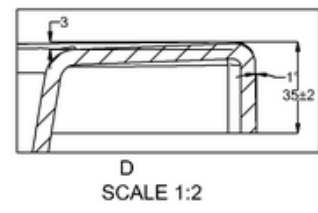

# 41405003070 - 1800 POOL BATH NTH WHT L1800 W800 H430 EXC FEET

**bathstore**

**41405003040 - 1800 UNIVERSAL BATH SURROUND WHT L1800  
W800 FOR SOHO POOL WASH**