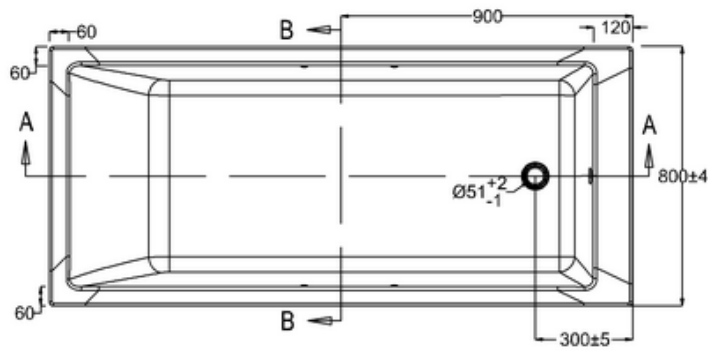

# 41405003070 - 1800 POOL BATH NTH WHT L1800 W800 H430 EXC FEET

**bathstore**

**41405003040 - 1800 UNIVERSAL BATH SURROUND WHT L1800  
W800 FOR SOHO POOL WASH**