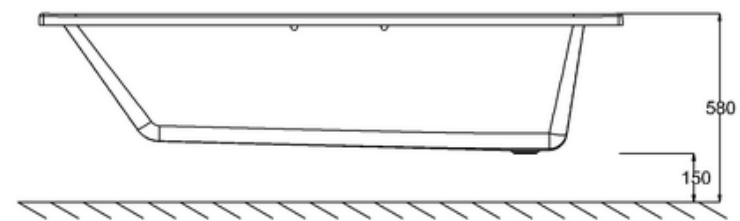

# 41405003070 - 1800 POOL BATH NTH WHT L1800 W800 H430 EXC FEET

**bathstore**

**41405003040 - 1800 UNIVERSAL BATH SURROUND WHT L1800  
W800 FOR SOHO POOL WASH**