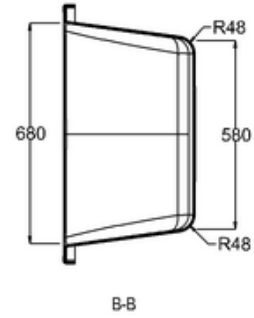

# 41405003070 - 1800 POOL BATH NTH WHT L1800 W800 H430 EXC FEET

**bathstore**

**41405003040 - 1800 UNIVERSAL BATH SURROUND WHT L1800  
W800 FOR SOHO POOL WASH**