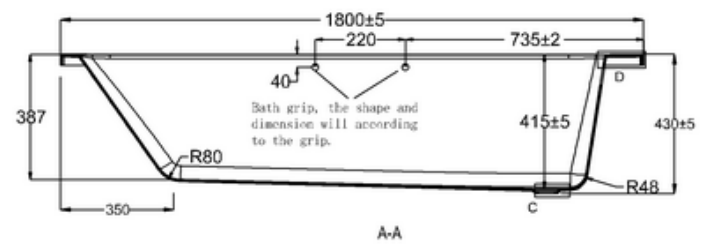

# 41405003070 - 1800 POOL BATH NTH WHT L1800 W800 H430 EXC FEET

**bathstore**

**41405003040 - 1800 UNIVERSAL BATH SURROUND WHT L1800  
W800 FOR SOHO POOL WASH**