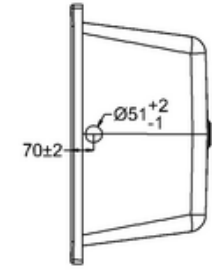

# 41405003070 - 1800 POOL BATH NTH WHT L1800 W800 H430 EXC FEET

**bathstore**

**41405003040 - 1800 UNIVERSAL BATH SURROUND WHT L1800  
W800 FOR SOHO POOL WASH**