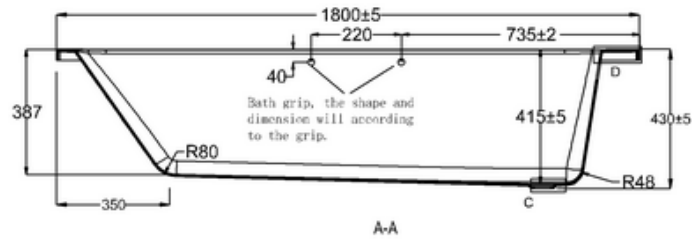

bathstore

41405003080 - 1800 POOL THERMAFORM BATH NTH WHT L1800 W800 H430 EXC FEET

B-B

A-A

D
SCALE 1:2

C
SCALE 1:2

PERSPECTIVE
SCALE 1:30

bathstore

**41405003040 - 1800 UNIVERSAL BATH SURROUND WHT L1800
W800 FOR SOHO POOL WASH**