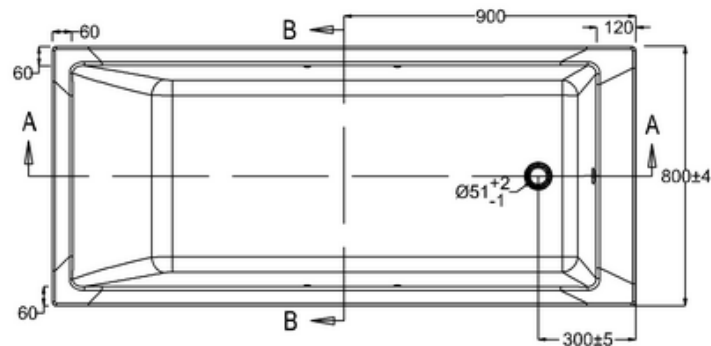

bathstore

41405003080 - 1800 POOL THERMAFORM BATH NTH WHT L1800 W800 H430 EXC FEET

B-B

A-A

D
SCALE 1:2

C
SCALE 1:2

PERSPECTIVE
SCALE 1:30

bathstore

**41405003040 - 1800 UNIVERSAL BATH SURROUND WHT L1800
W800 FOR SOHO POOL WASH**