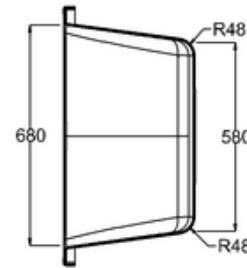

bathstore

41405003080 - 1800 POOL THERMAFORM BATH NTH WHT L1800 W800 H430 EXC FEET

B-B

A-A

D
SCALE 1:2

C
SCALE 1:2

PERSPECTIVE
SCALE 1:30

bathstore

**41405003040 - 1800 UNIVERSAL BATH SURROUND WHT L1800
W800 FOR SOHO POOL WASH**