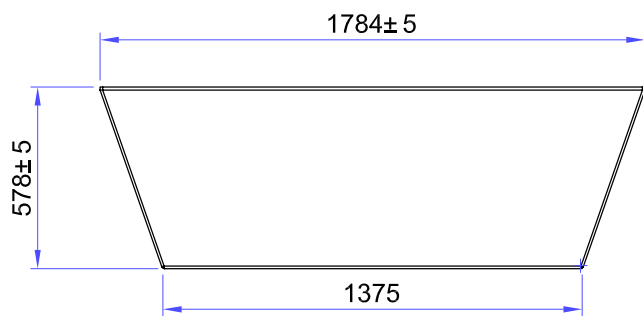

**bath  
store**

Freestanding bath surround panel 1800 x 800

**bath  
store**

**Soho**  
Bath 1800 x 800