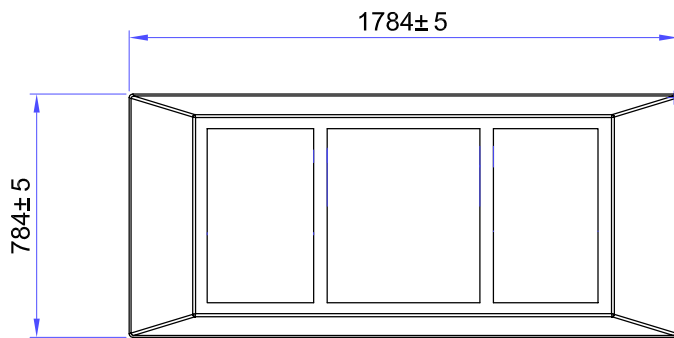

**bath  
store**

Freestanding bath surround panel 1800 x 800

**bath  
store**

**Soho**  
Bath 1800 x 800