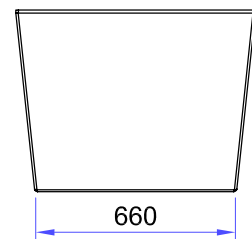

**bath  
store**

Freestanding bath surround panel 1800 x 800

**bath  
store**

**Soho**  
Bath 1800 x 800