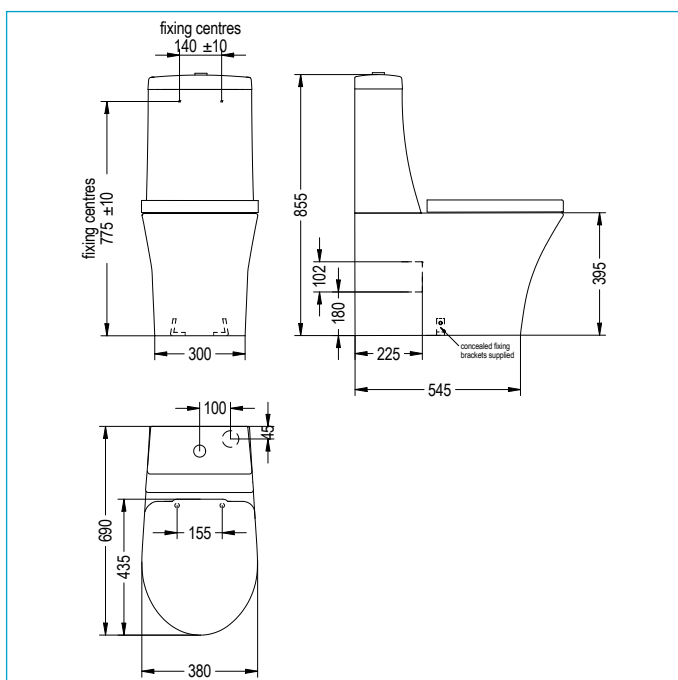

WEIGHTS

- Cistern 16kg
- Pan 35.66kg
- Fittings 0.75kg
- Pure Thermojet soft close seat 2.93kg

COLOURS AND FINISHES

White

SPECIAL NOTES

- Floor fixings supplied with pan
- a. Convert horizontal outlet with 90 degree bend connector
- b. Convert horizontal outlet with space-saver 90 degree bend connector

FEATURES

Contemporary style toilet, fully back to wall
Horizontal outlet, 6 & 3 litre flush