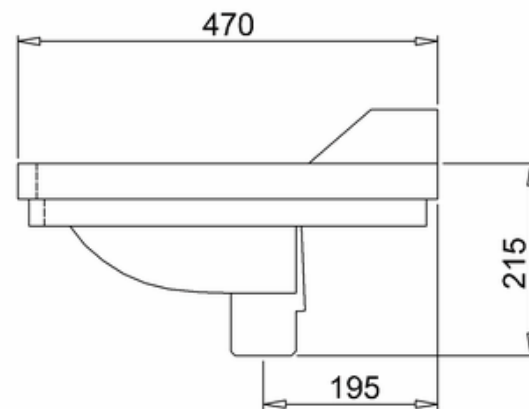

bathstore

20005000110 - Savoy Edwardian basin 560mm 2TH

bathstore

20005000760 - NEW SAVOY 560/575 BASIN STAND CHR WITH GLASS SHELF MK2 XR-133