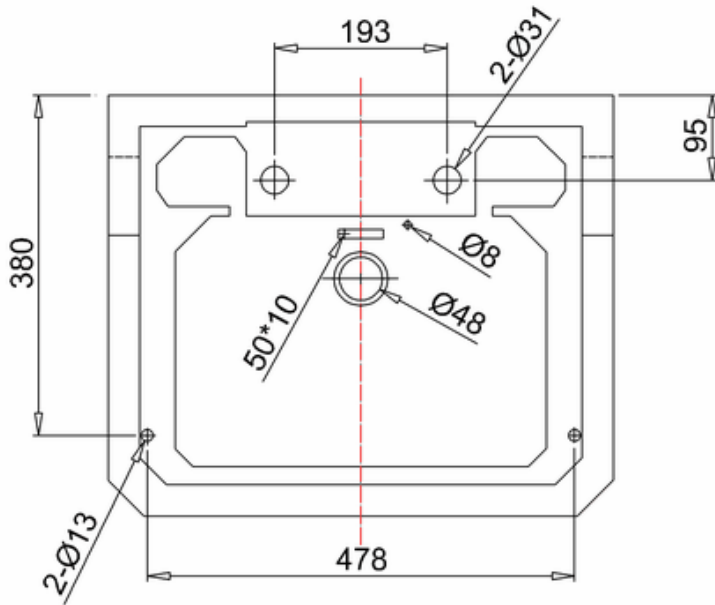

bathstore

20005000110 - Savoy Edwardian basin 560mm 2TH

bathstore

20005000760 - NEW SAVOY 560/575 BASIN STAND CHR WITH GLASS SHELF MK2 XR-133