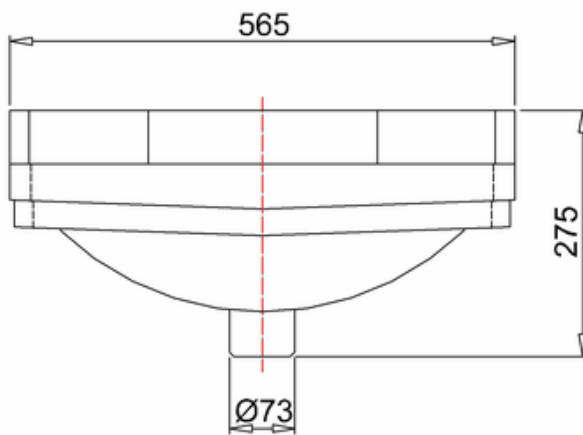

bathstore

20005000110 - Savoy Edwardian basin 560mm 2TH

bathstore

20005000760 - NEW SAVOY 560/575 BASIN STAND CHR WITH GLASS SHELF MK2 XR-133