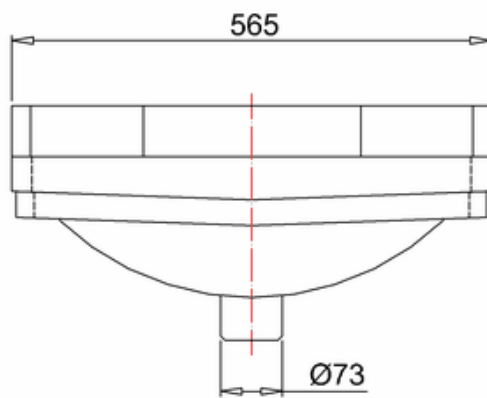

bathstore

20005000120 - Savoy Edwardian basin 560mm 3TH

20005000760 - NEW SAVOY 560/575 BASIN STAND CHR WITH GLASS SHELF MK2 XR-133