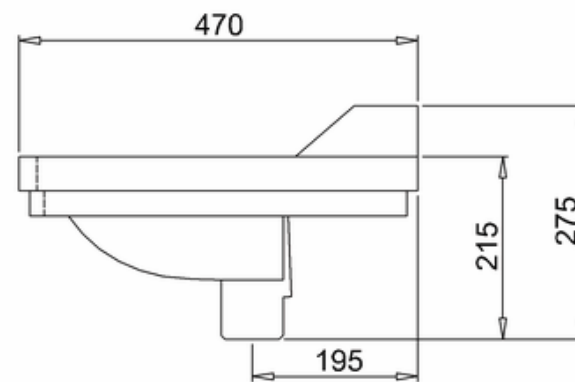

bathstore

20005000120 - Savoy Edwardian basin 560mm 3TH

20005000760 - NEW SAVOY 560/575 BASIN STAND CHR WITH GLASS SHELF MK2 XR-133