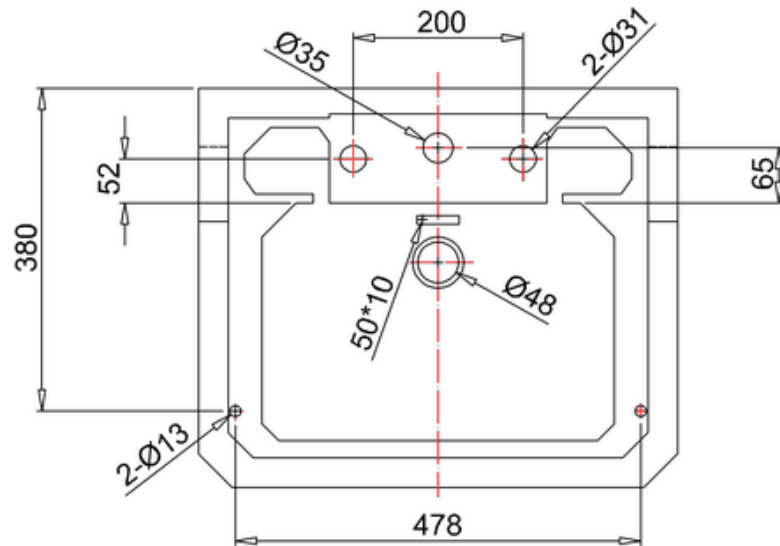

bathstore

20005000120 - Savoy Edwardian basin 560mm 3TH

20005000760 - NEW SAVOY 560/575 BASIN STAND CHR WITH GLASS SHELF MK2 XR-133