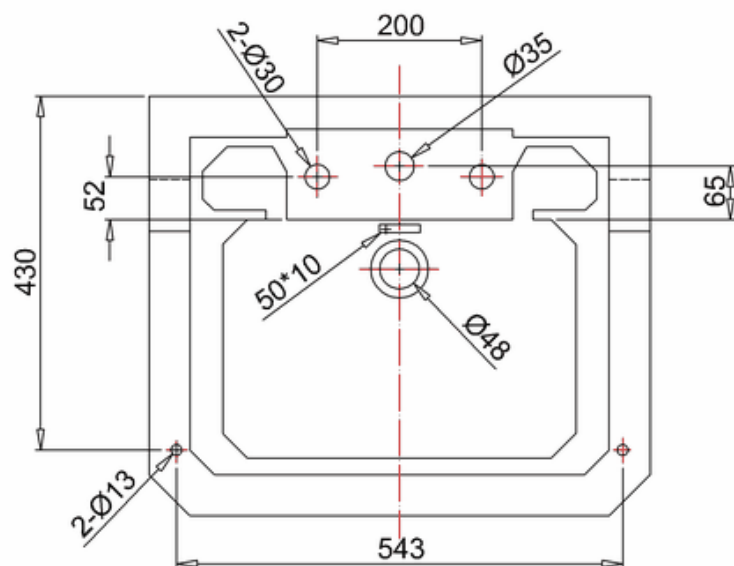

## 20005000060 - Savoy Edwardian Basin 610mm 3TH

bathstore