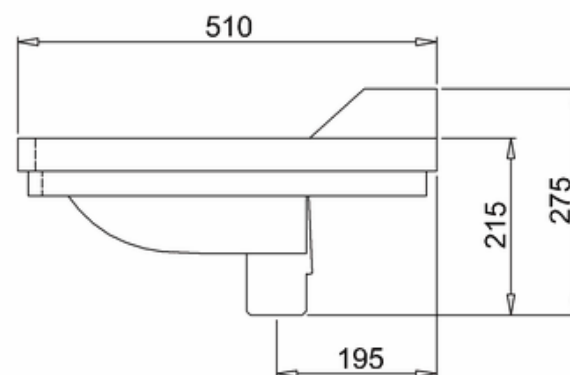

## 20005000060 - Savoy Edwardian Basin 610mm 3TH

bathstore