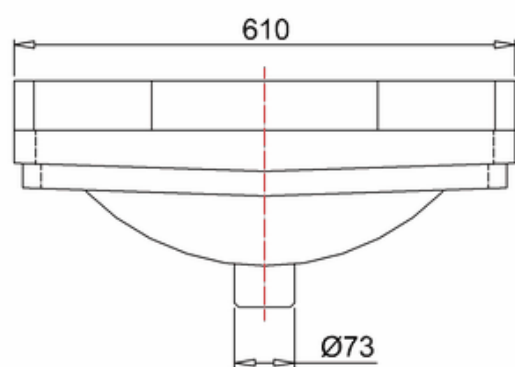

## 20005000060 - Savoy Edwardian Basin 610mm 3TH

bathstore