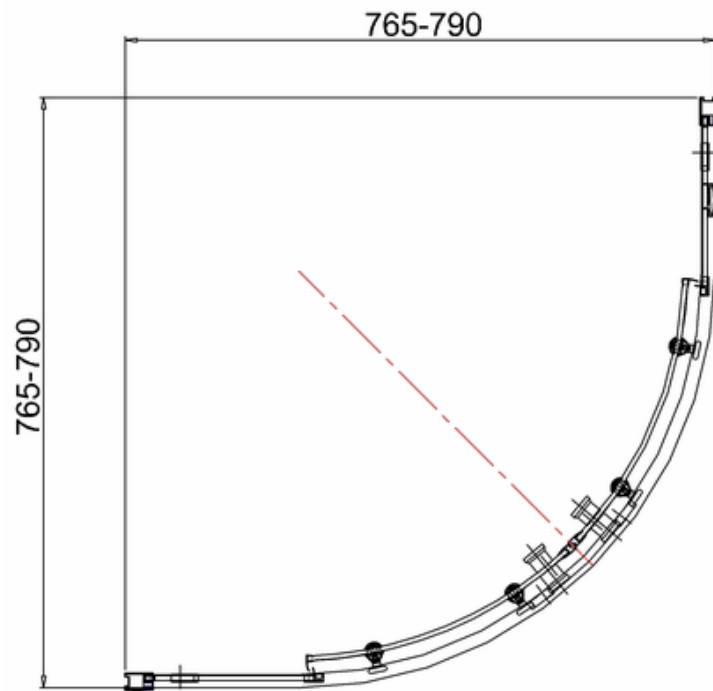

bathstore

**41300014700 - BASICS SmartLine 800 QUADRANT CHR H1850
ADJUST 765/790 BJ8-S442**

Close

Open