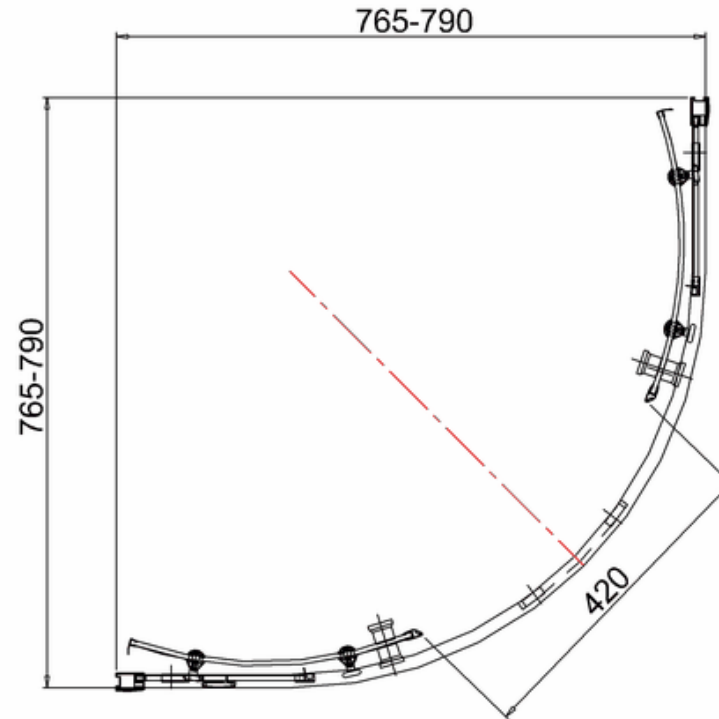

bathstore

**41300014700 - BASICS SmartLine 800 QUADRANT CHR H1850
ADJUST 765/790 BJ8-S442**

Close

Open