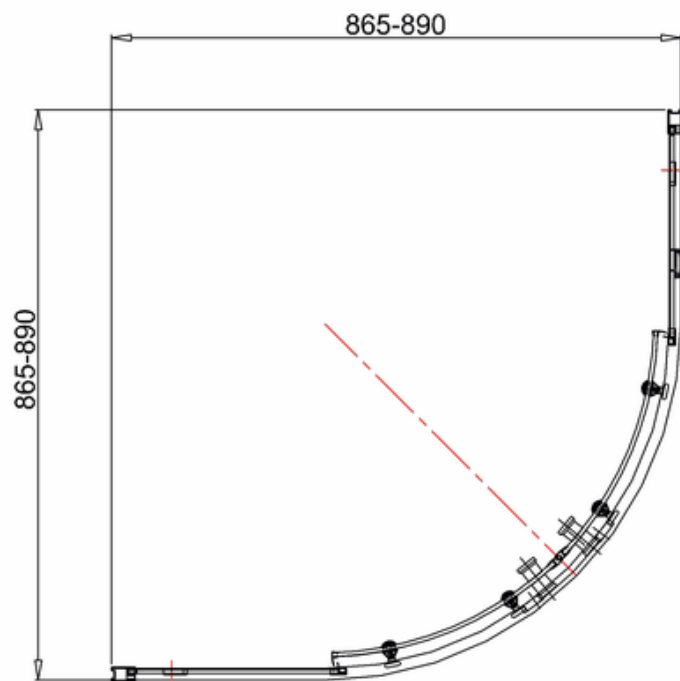

**bathstore**

**41300014720 - BASICS SmartLine 900 QUADRANT CHR H1850  
ADJUST 865/890 BJ9-S442**

Close

Open