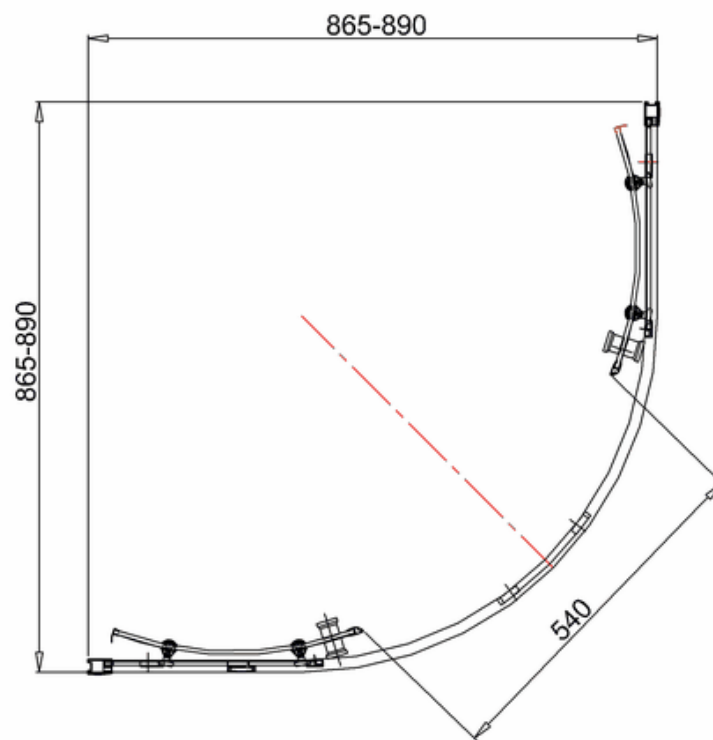

**bathstore**

**41300014720 - BASICS SmartLine 900 QUADRANT CHR H1850  
ADJUST 865/890 BJ9-S442**

Close

Open